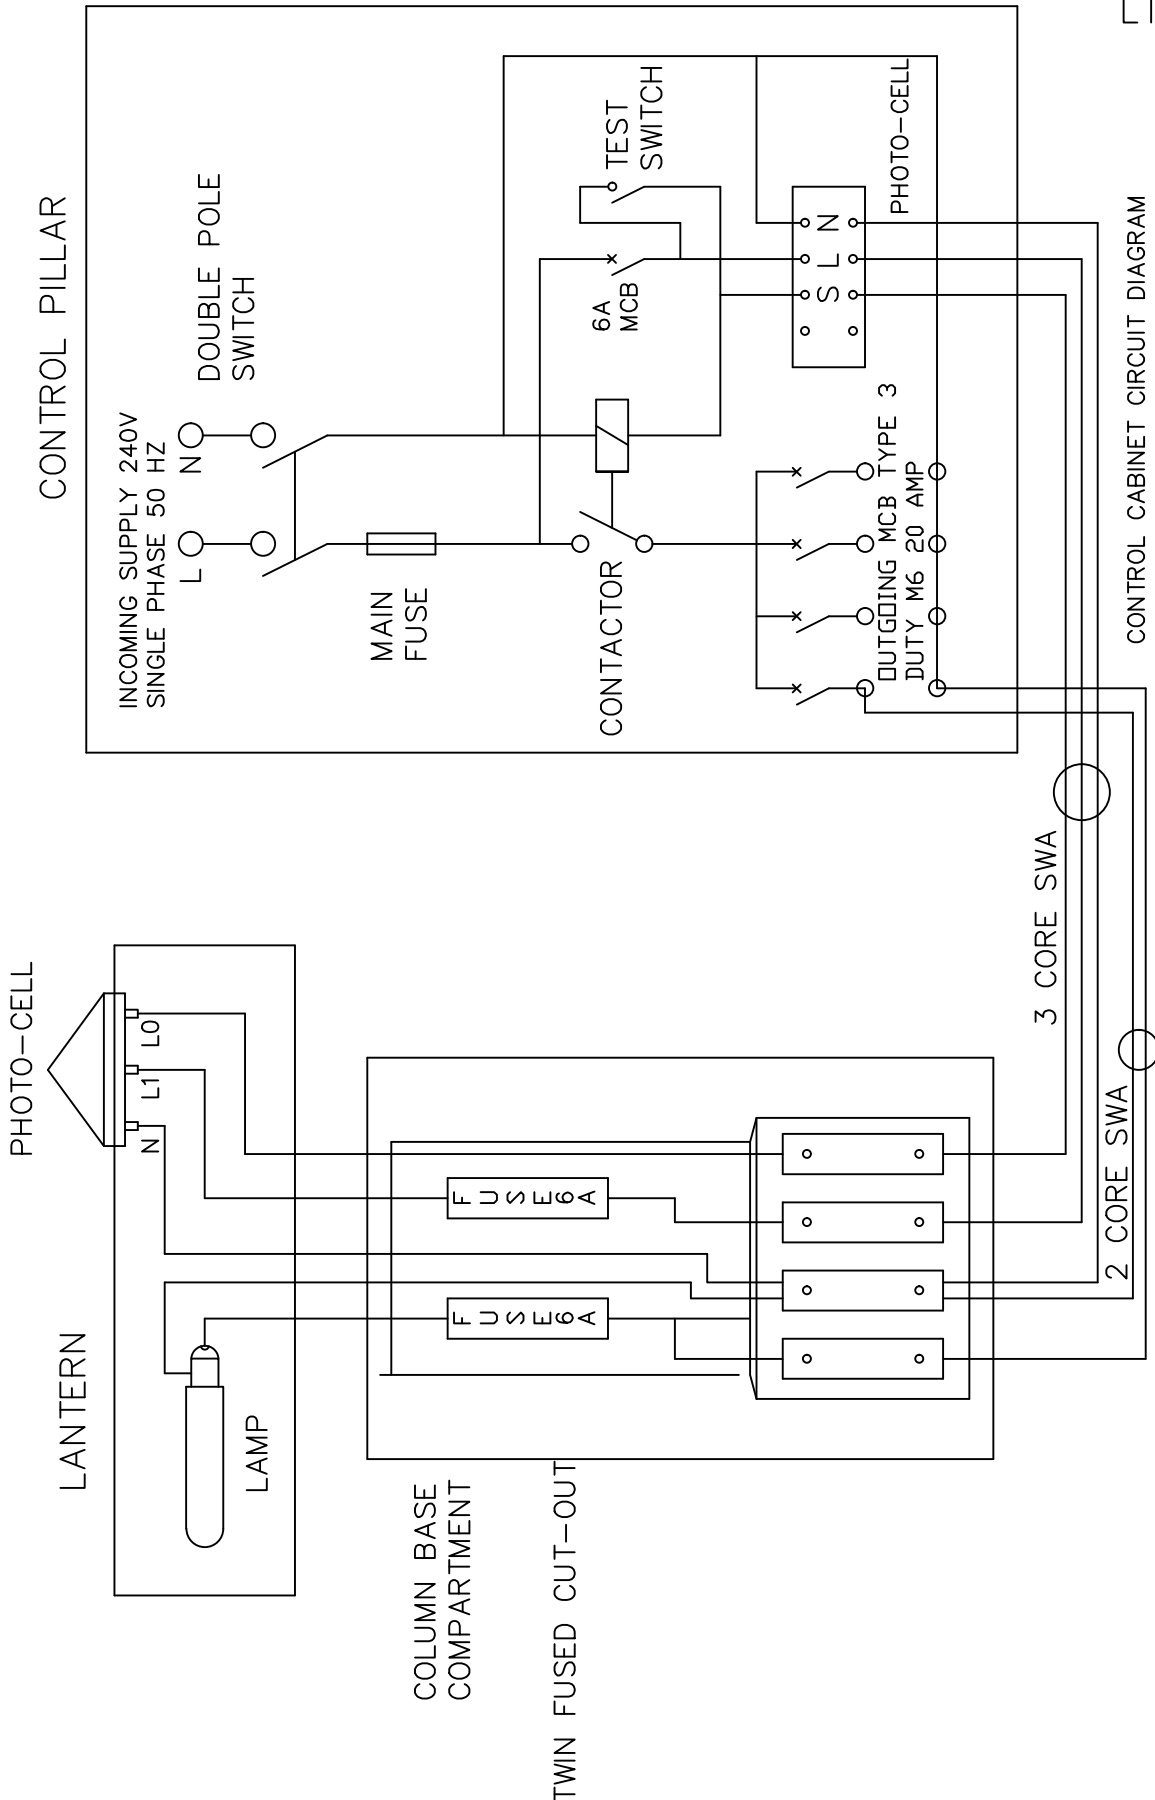

LTG003

LIGHTING STANDARD DRAWING

REV	DETAILS	BY	DATE
WIRING DIAGRAM FOR FEEDER PILLAR WITH PHOTO-CELL ON ADJACENT COLUMN			
Date : March 2017		Drawn by : R. Hoggan	
Scale : N.T.S.		Checked by : K. Slight	
Drg. No. LTG003			