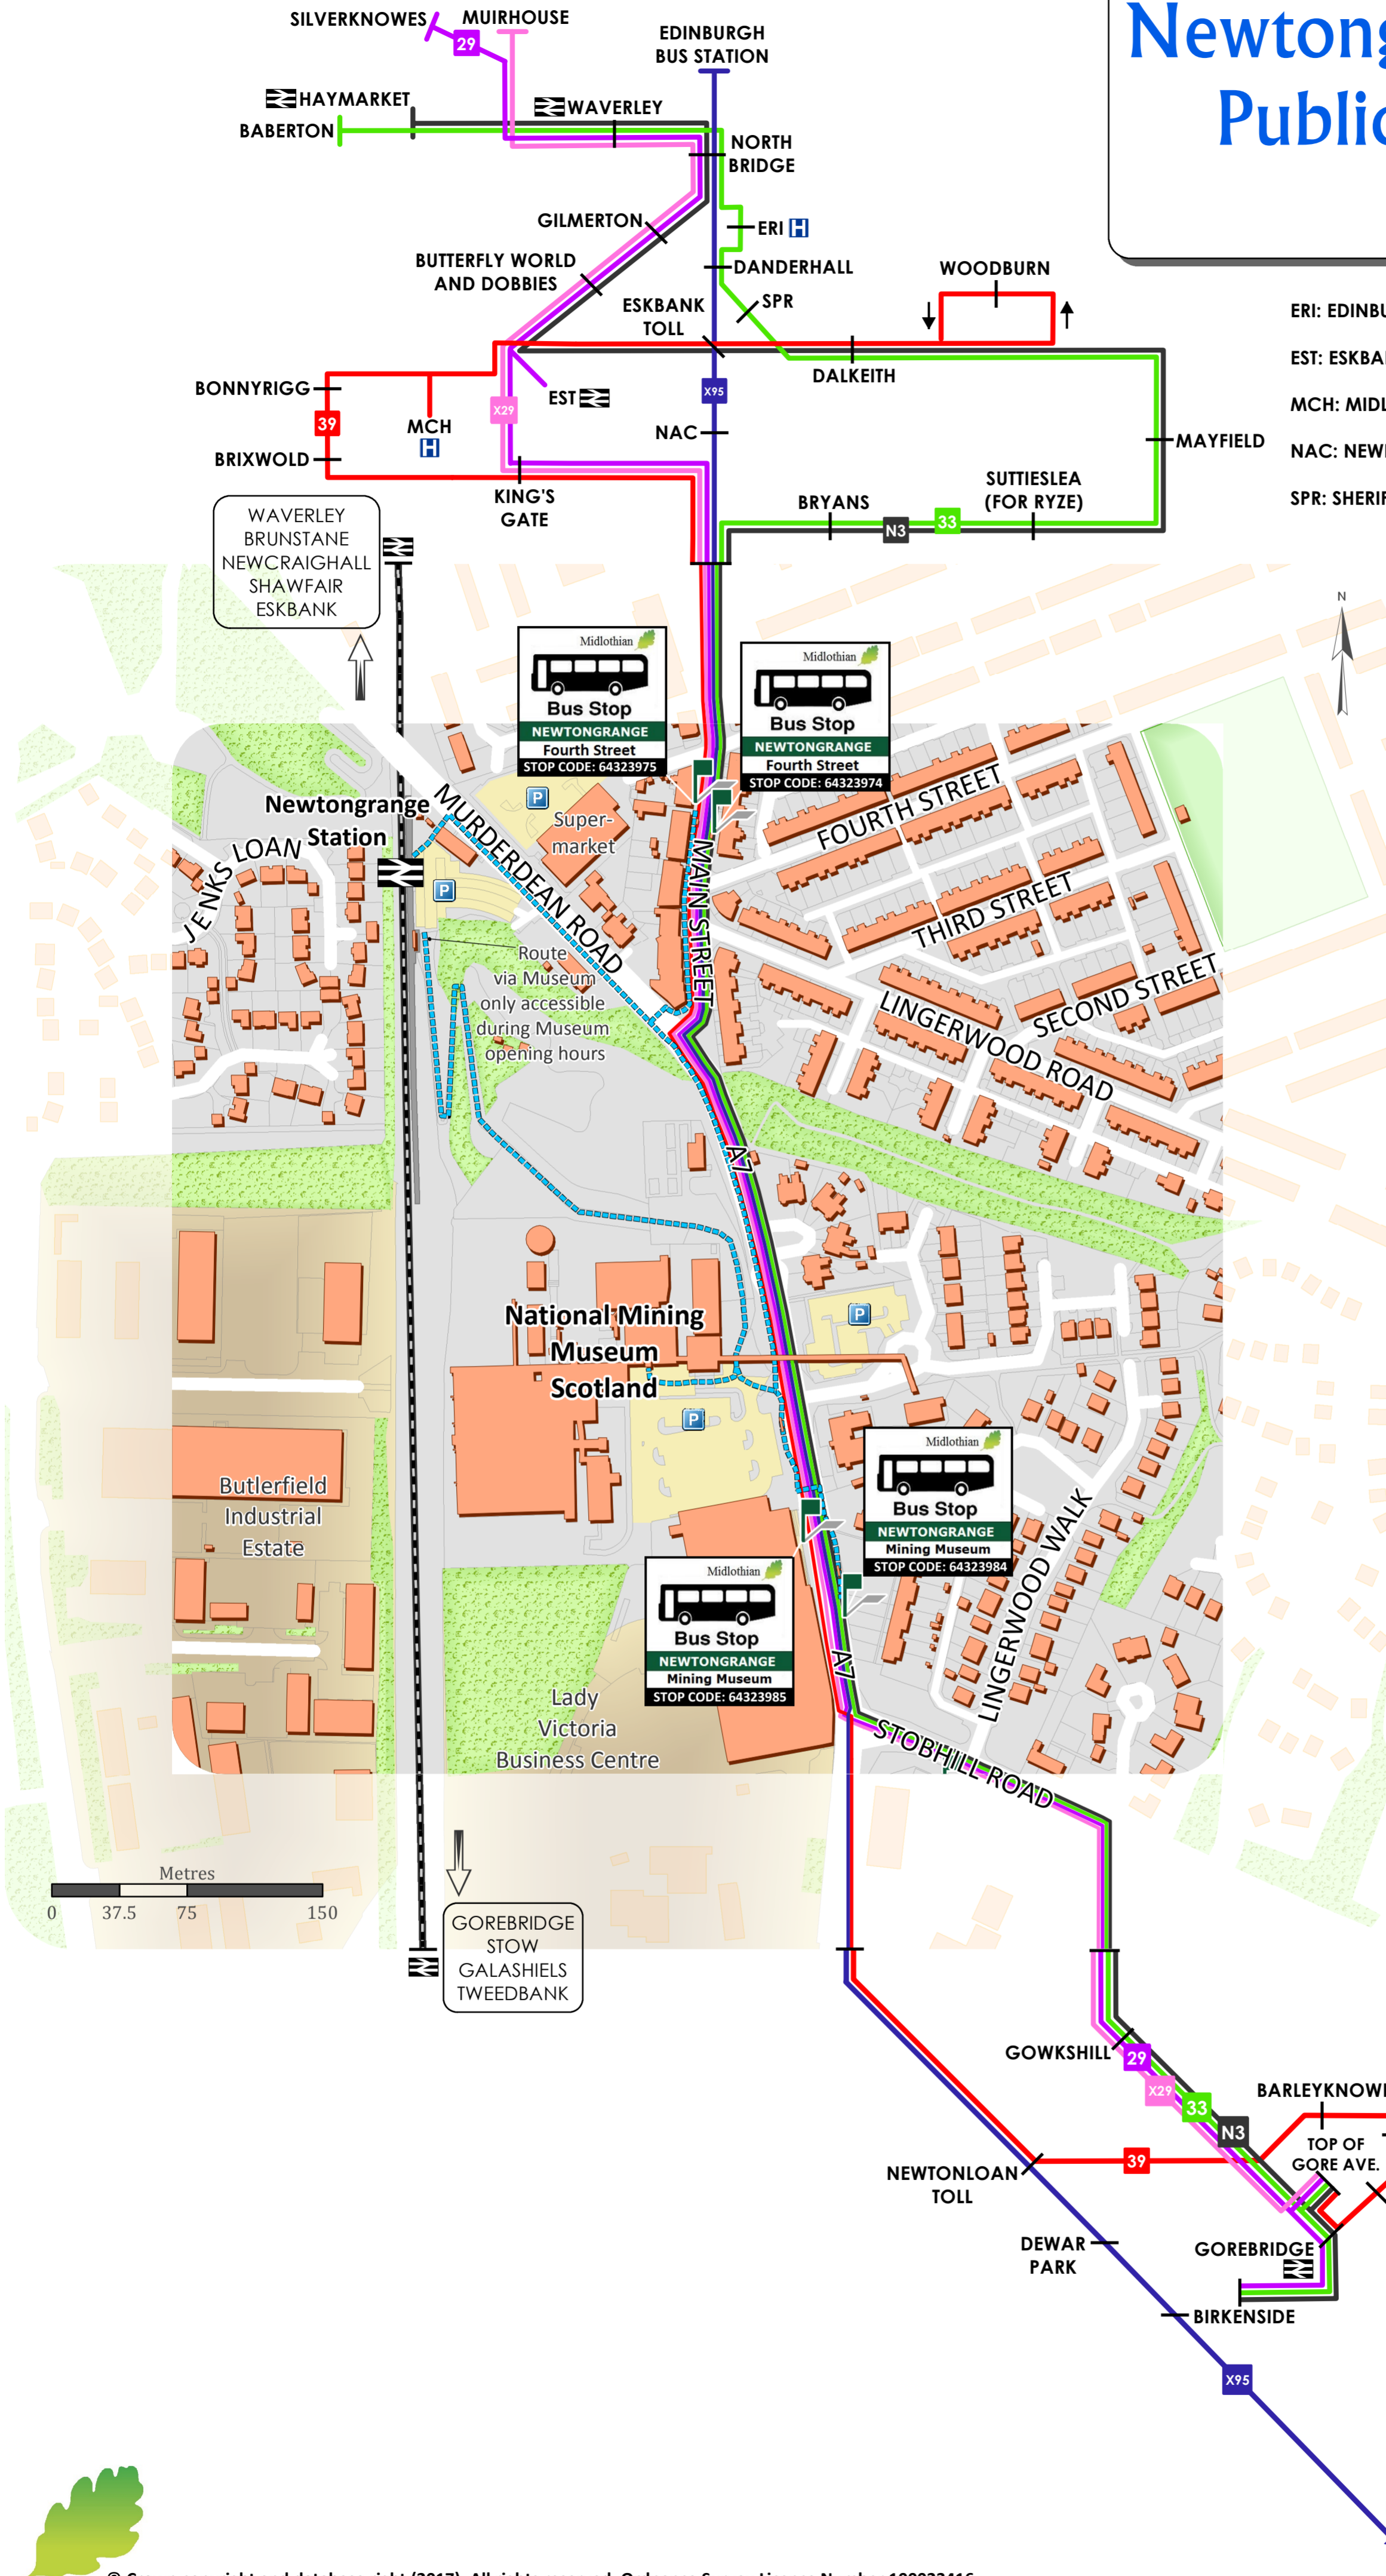

# Newtongrange Station Public Transport Map

ERI: EDINBURGH ROYAL INFIRMARY & BIOQUARTER  
 EST: ESKBANK STATION & TESCO  
 MCH: MIDLOTHIAN COMMUNITY HOSPITAL  
 NAC: NEWBATTLE ABBEY COLLEGE  
 SPR: SHERIFFHALL PARK & RIDE

**Legend**

- Railway Station
- Borders' Railway
- Bus Stop
- Hospital
- Walking Routes to Nearest Bus Stops

**Bus Services from Newtongrange:**

**Lothian Buses**

- 29
- 33
- 39
- N3
- X29

**Borders Buses**

- X95