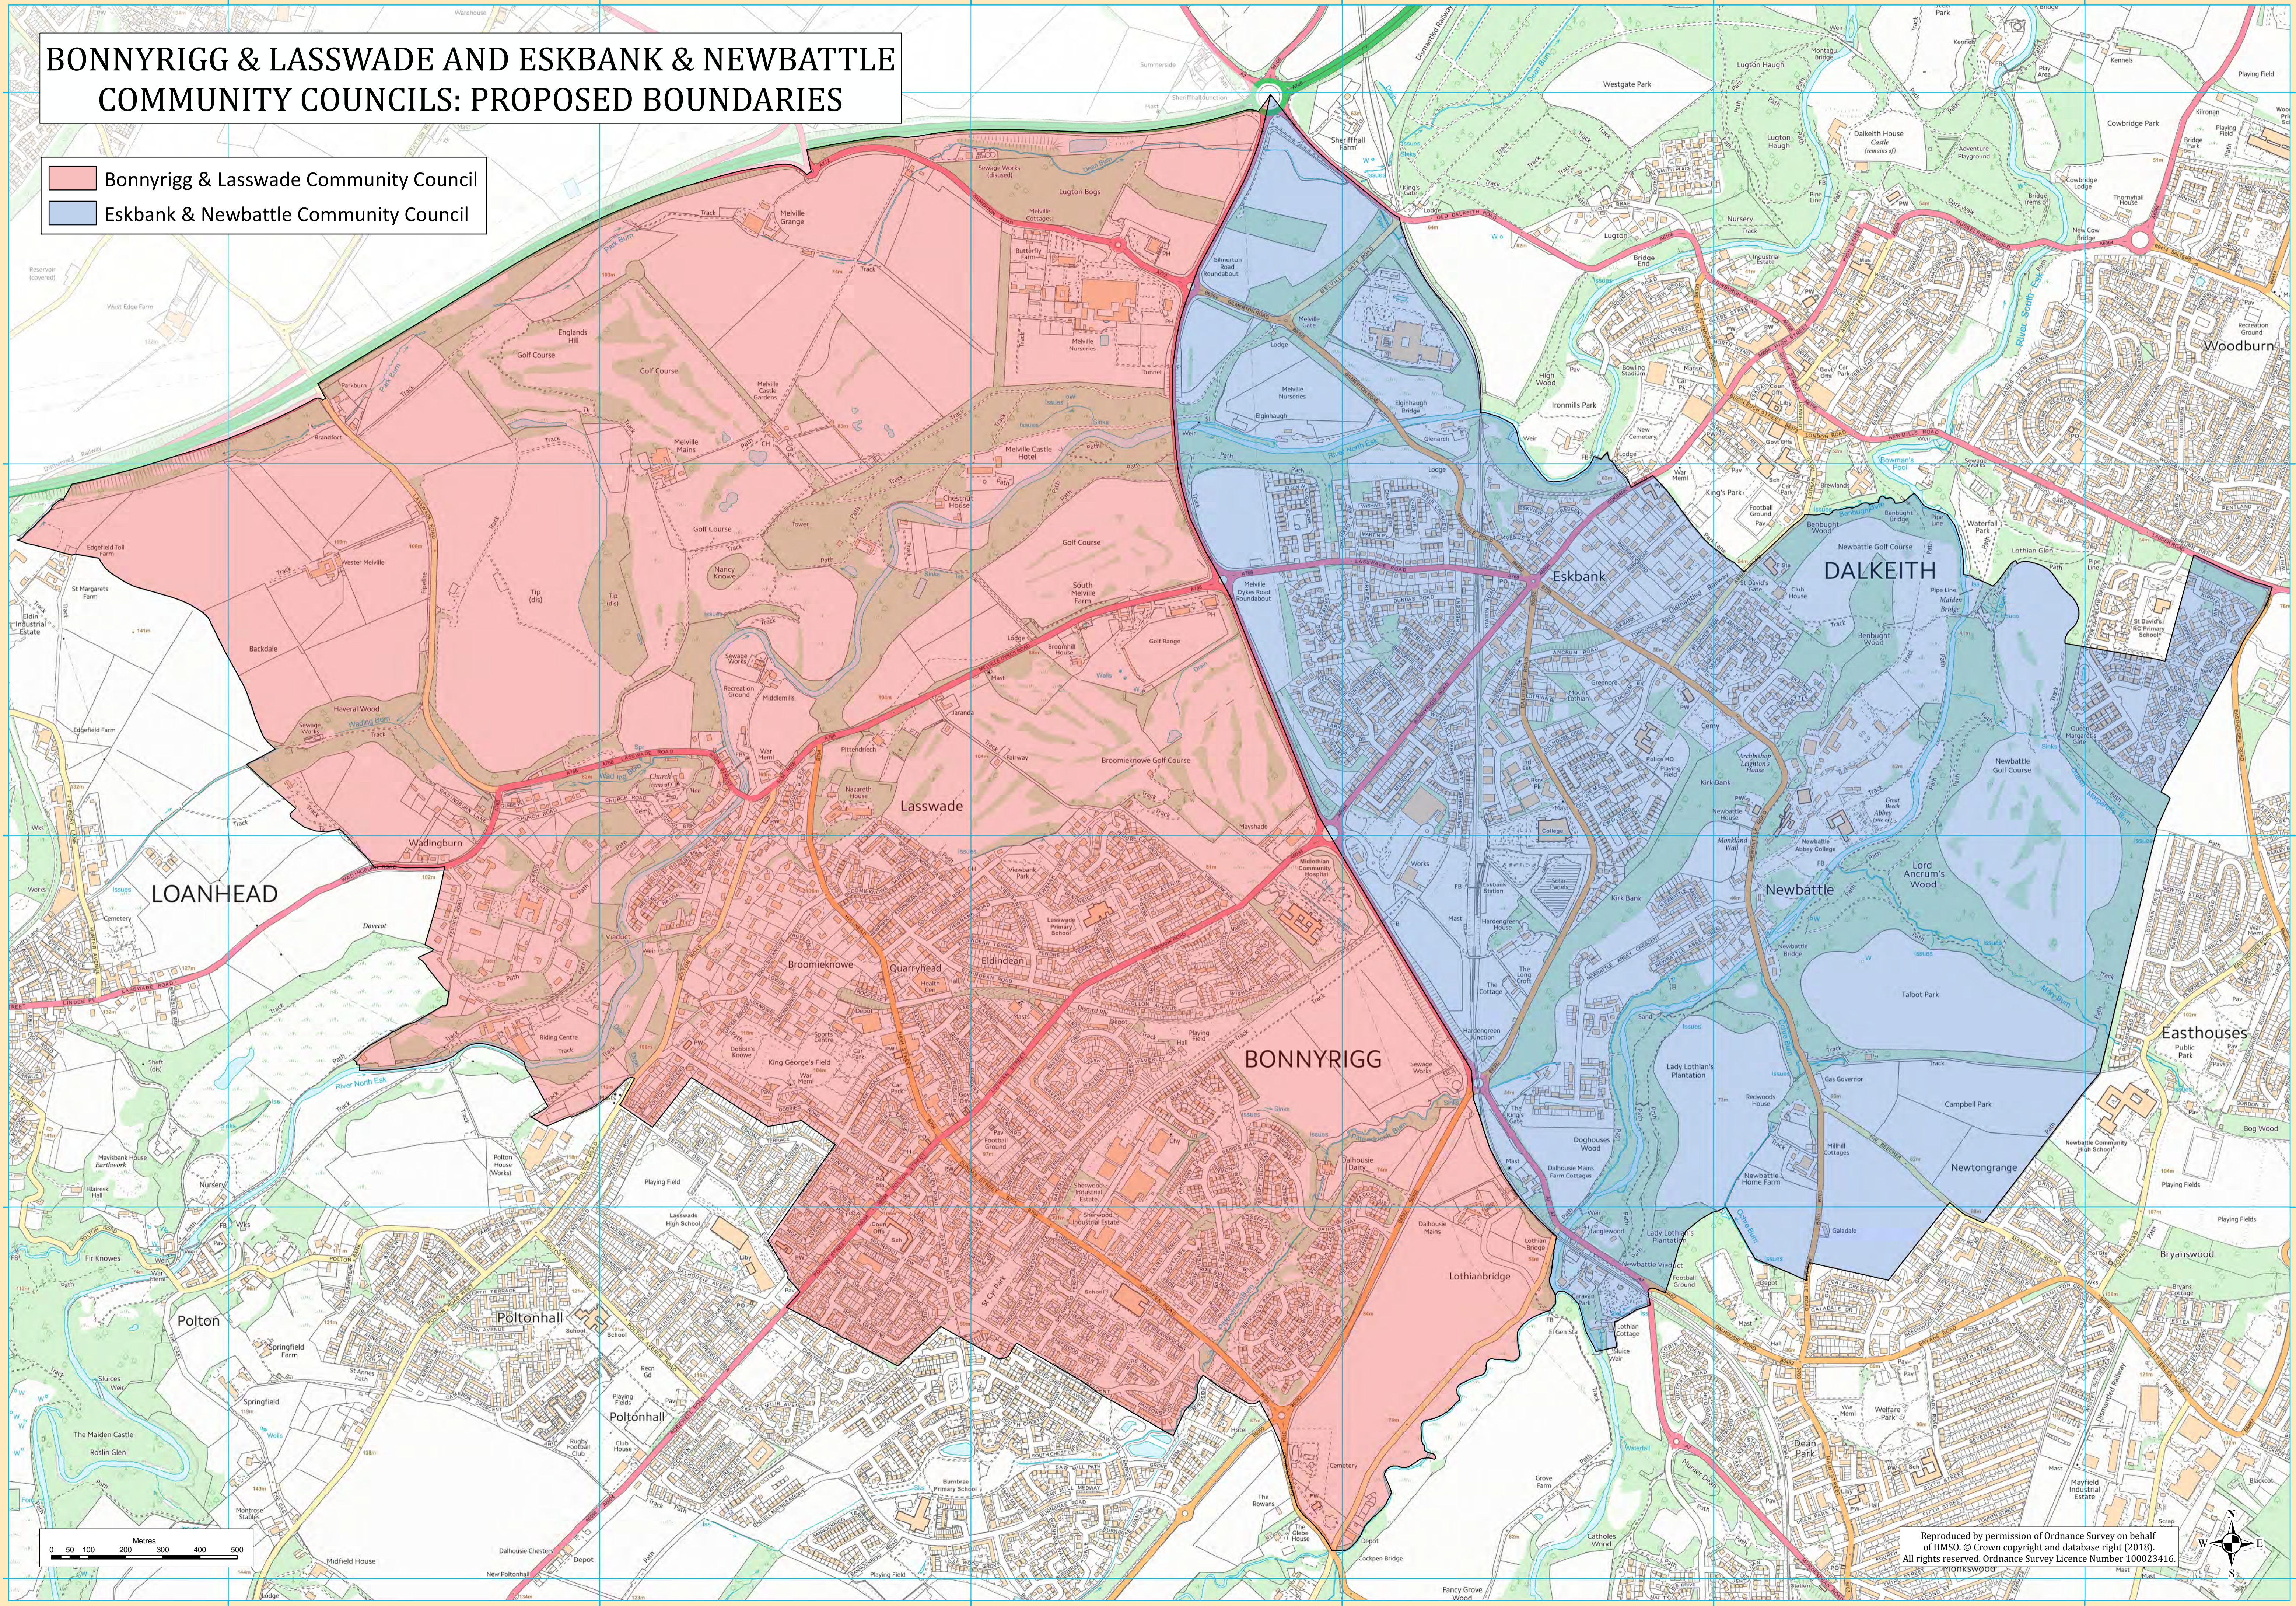

BONNYRIGG & LASSWADE AND ESKBANK & NEWBATTLE COMMUNITY COUNCILS: PROPOSED BOUNDARIES

-  Bonnyrigg & Lasswade Community Council
-  Eskbank & Newbattle Community Council

Reproduced by permission of Ordnance Survey on behalf of HMSO. © Crown copyright and database right (2018). All rights reserved. Ordnance Survey Licence Number 100023416.