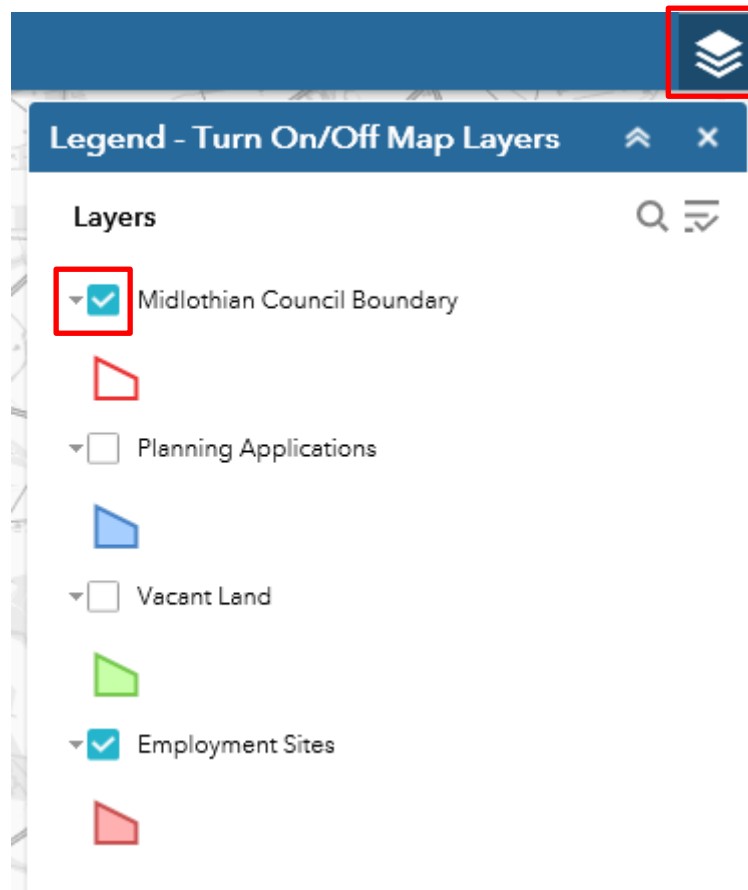

Employment Land Audit 2020

Interactive Map User Guide

The interactive map offers a quick and easy way to access key facts and figures about the sites contained in the Midlothian Employment Land Audit. This guide provides some quick tips to get you started.

1 - Navigating Around the Map

The map will initially open at the Midlothian-wide scale. There are various tools at the top-left of the screen which can be used to move to specific locations within the county. These are highlighted in the picture below. They are:

- The “+” and “-“ buttons, which allow you to zoom in and out.
- The “home” button, which is represented by an outline of a house. Clicking this will take you back to the starting view of Midlothian as a whole.
- The search function. You can enter a location here, then select it and the map will move to it.

2 - Layers and the Map Legend

Information is represented in the map in the form of various coloured layers. These layers can be turned on or off by clicking the icon at the top-right of the screen. This is highlighted in the picture below. Clicking on this will show the colours that have been used to represent the different layers. The smaller boxes next to the name of each layer can be clicked to turn that layer on or off. This is also highlighted in the picture below.