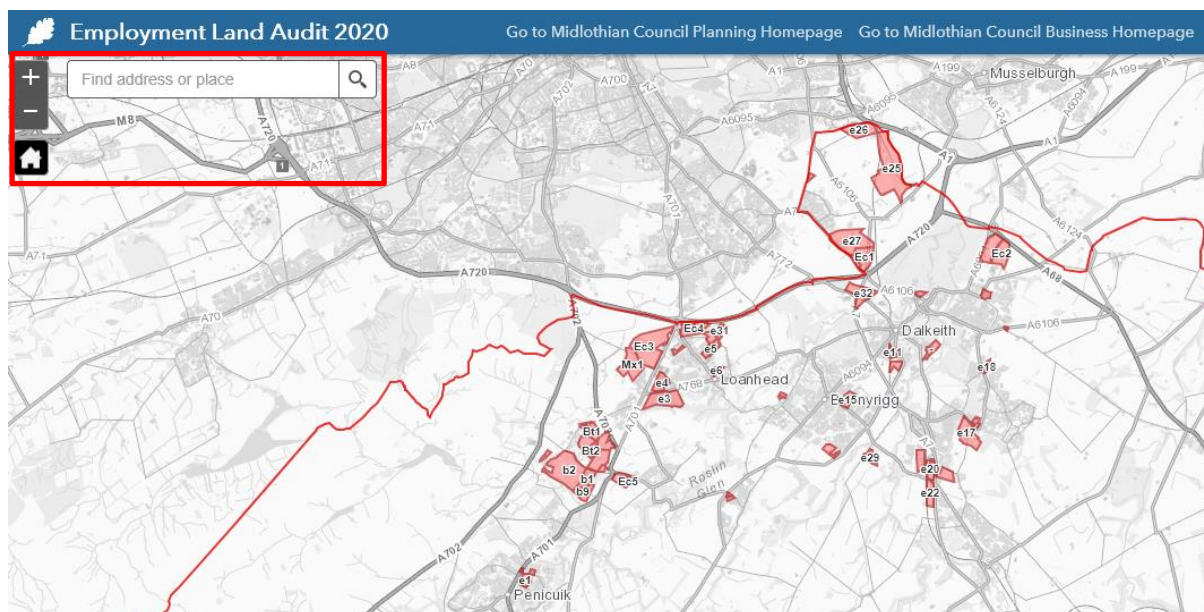

Employment Land Audit 2020

Interactive Map User Guide

The interactive map offers a quick and easy way to access key facts and figures about the sites contained in the Midlothian Employment Land Audit. This guide provides some quick tips to get you started.

1 - Navigating Around the Map

The map will initially open at the Midlothian-wide scale. There are various tools at the top-left of the screen which can be used to move to specific locations within the county. These are highlighted in the picture below. They are:

- The “+” and “-“ buttons, which allow you to zoom in and out.
- The “home” button, which is represented by an outline of a house. Clicking this will take you back to the starting view of Midlothian as a whole.
- The search function. You can enter a location here, then select it and the map will move to it.

2 - Layers and the Map Legend

Information is represented in the map in the form of various coloured layers. These layers can be turned on or off by clicking the icon at the top-right of the screen. This is highlighted in the picture below. Clicking on this will show the colours that have been used to represent the different layers. The smaller boxes next to the name of each layer can be clicked to turn that layer on or off. This is also highlighted in the picture below.