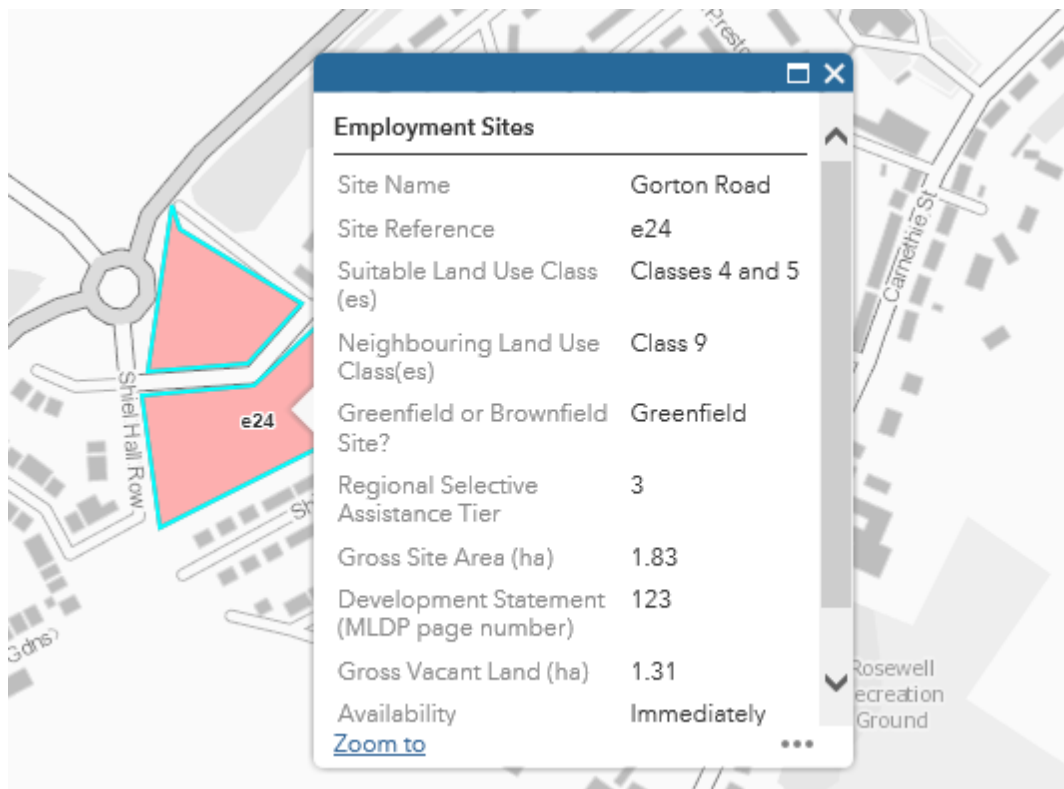

4 - Accessing More Detailed Information on Employment Land Matters

At the top of the map page there are two links, which are highlighted in the picture below. Clicking on these will take you to sources of further information on employment land matters and general economic issues in Midlothian:

- The first link will take you to the Council's Planning Homepage. Various information can be accessed from here, for example the Local Development Plan and the ability to search for planning applications on employment land sites.
- The second link will direct users to the Council's Business Homepage. This provides a wide range of information on issues such as starting a new business, business rates as well as general advice and support for companies.