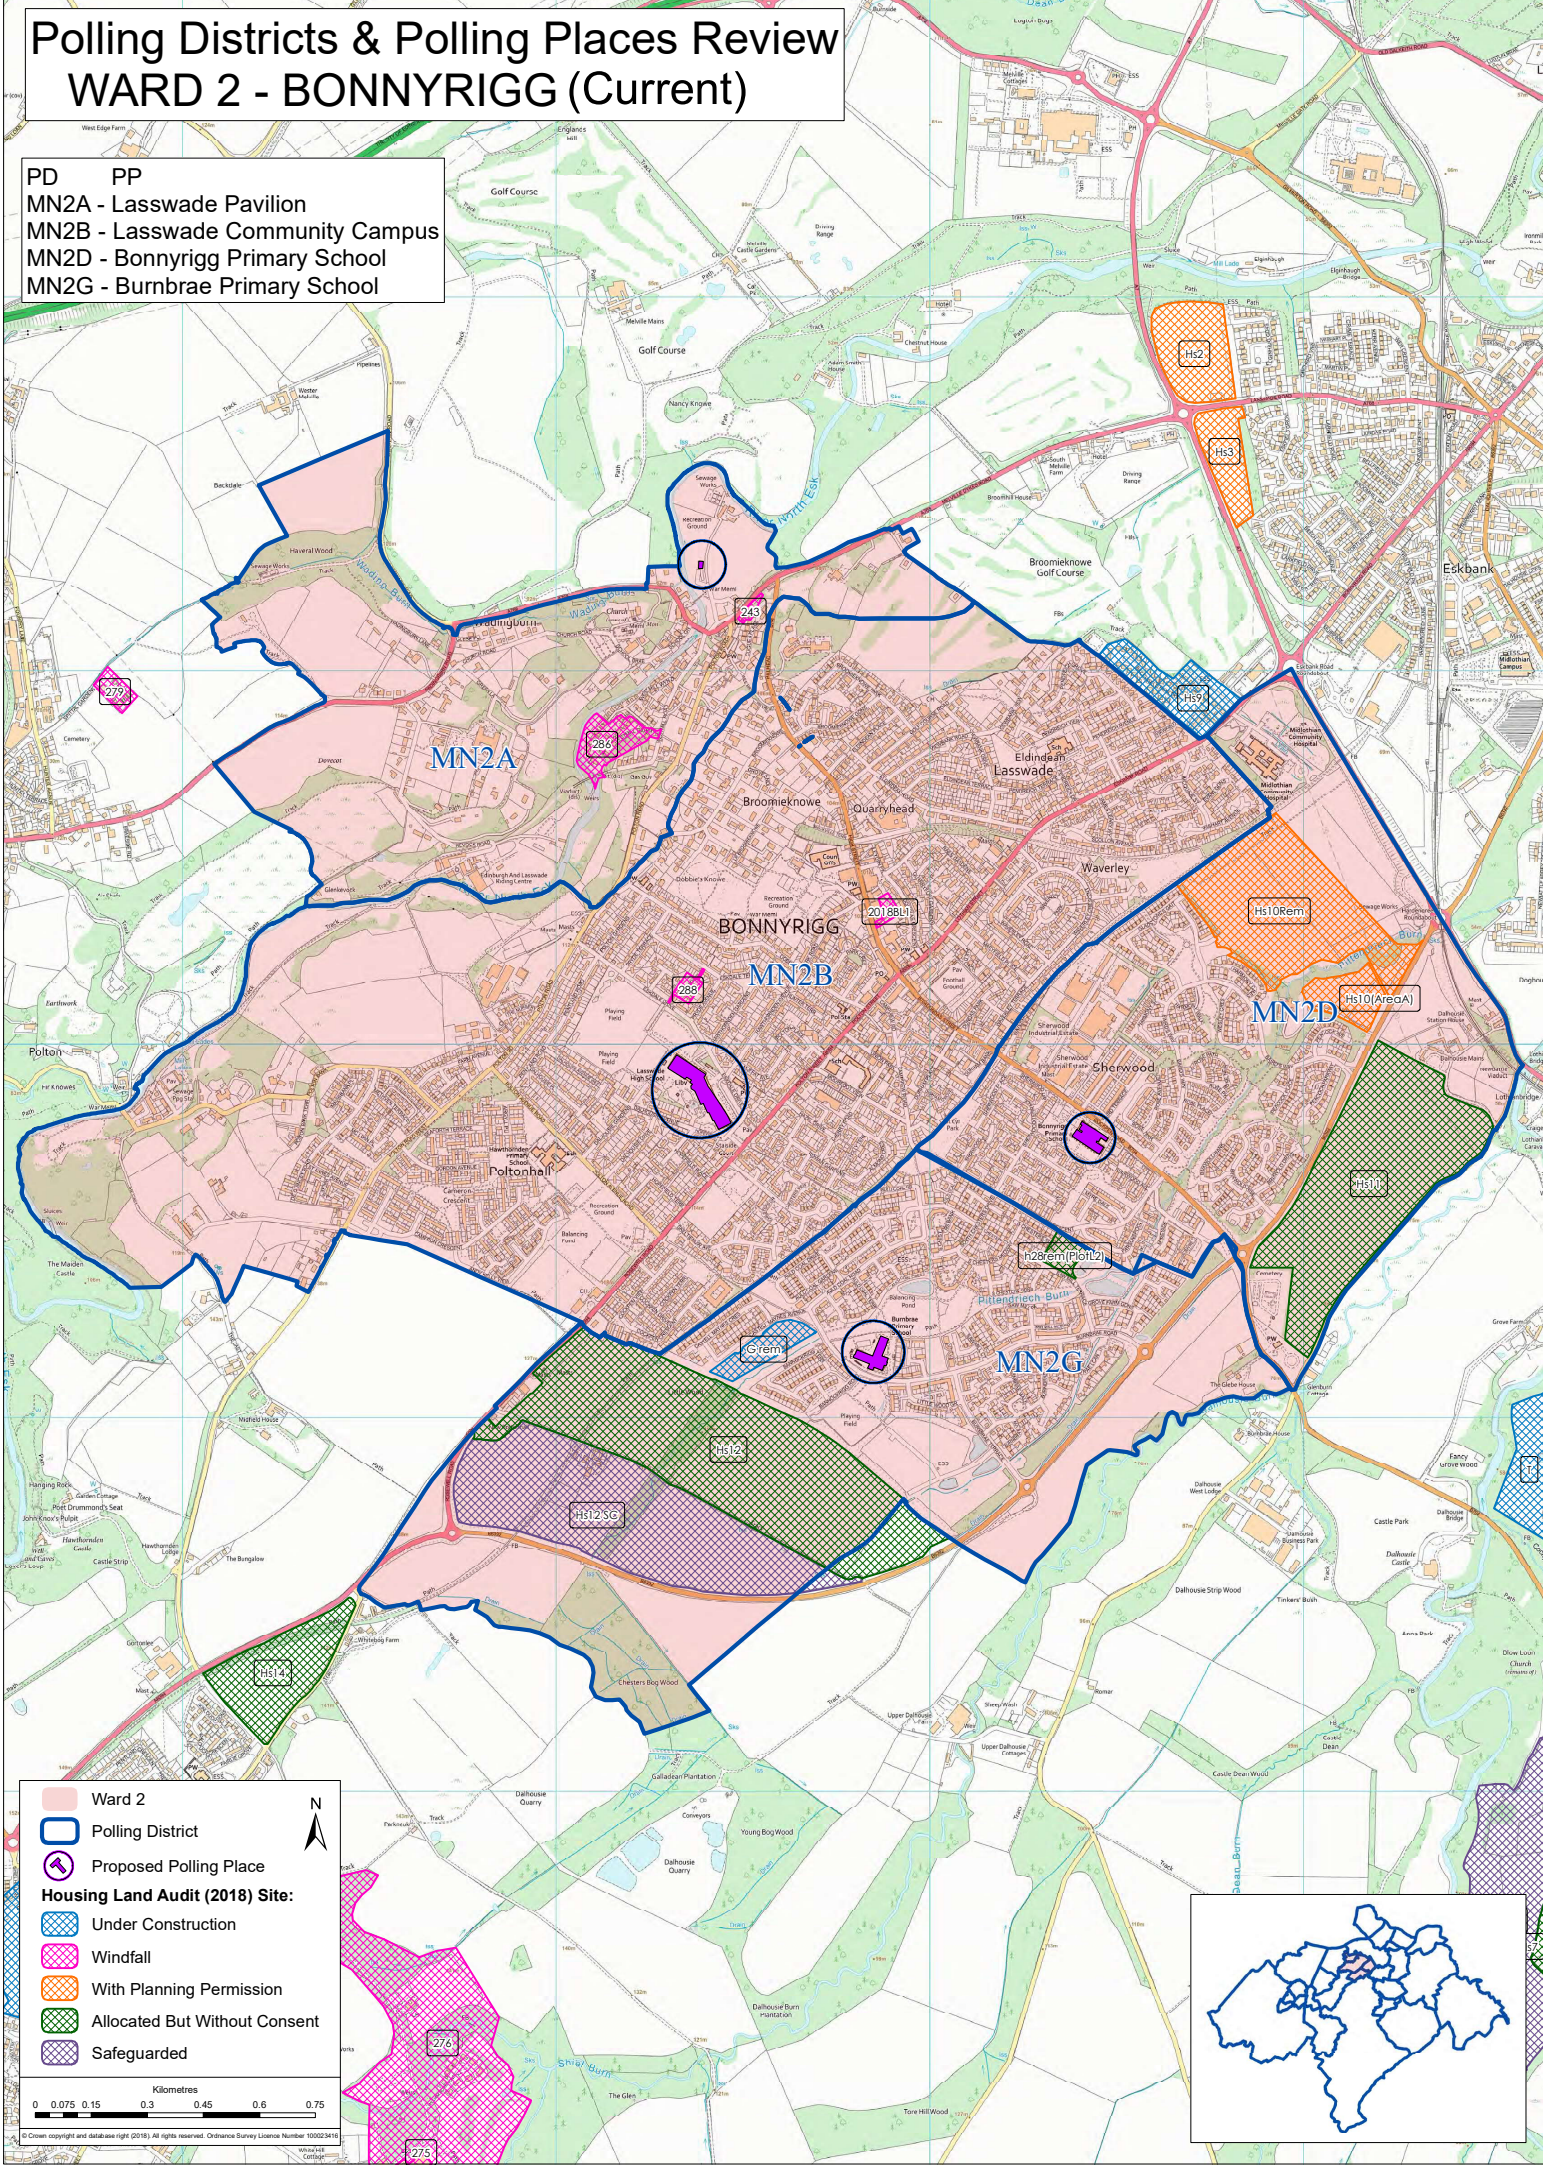

# Polling Districts & Polling Places Review

## WARD 2 - BONNYRIGG (Current)

- | PD   | PP                        |
|------|---------------------------|
| MN2A | Lasswade Pavilion         |
| MN2B | Lasswade Community Campus |
| MN2D | Bonnyrigg Primary School  |
| MN2G | Burnbrae Primary School   |

	Ward 2
	Polling District
	Proposed Polling Place
<b>Housing Land Audit (2018) Site:</b>	
	Under Construction
	Windfall
	With Planning Permission
	Allocated But Without Consent
	Safeguarded

© Crown copyright and database right (2018). All rights reserved. Ordnance Survey Licence Number 100023416