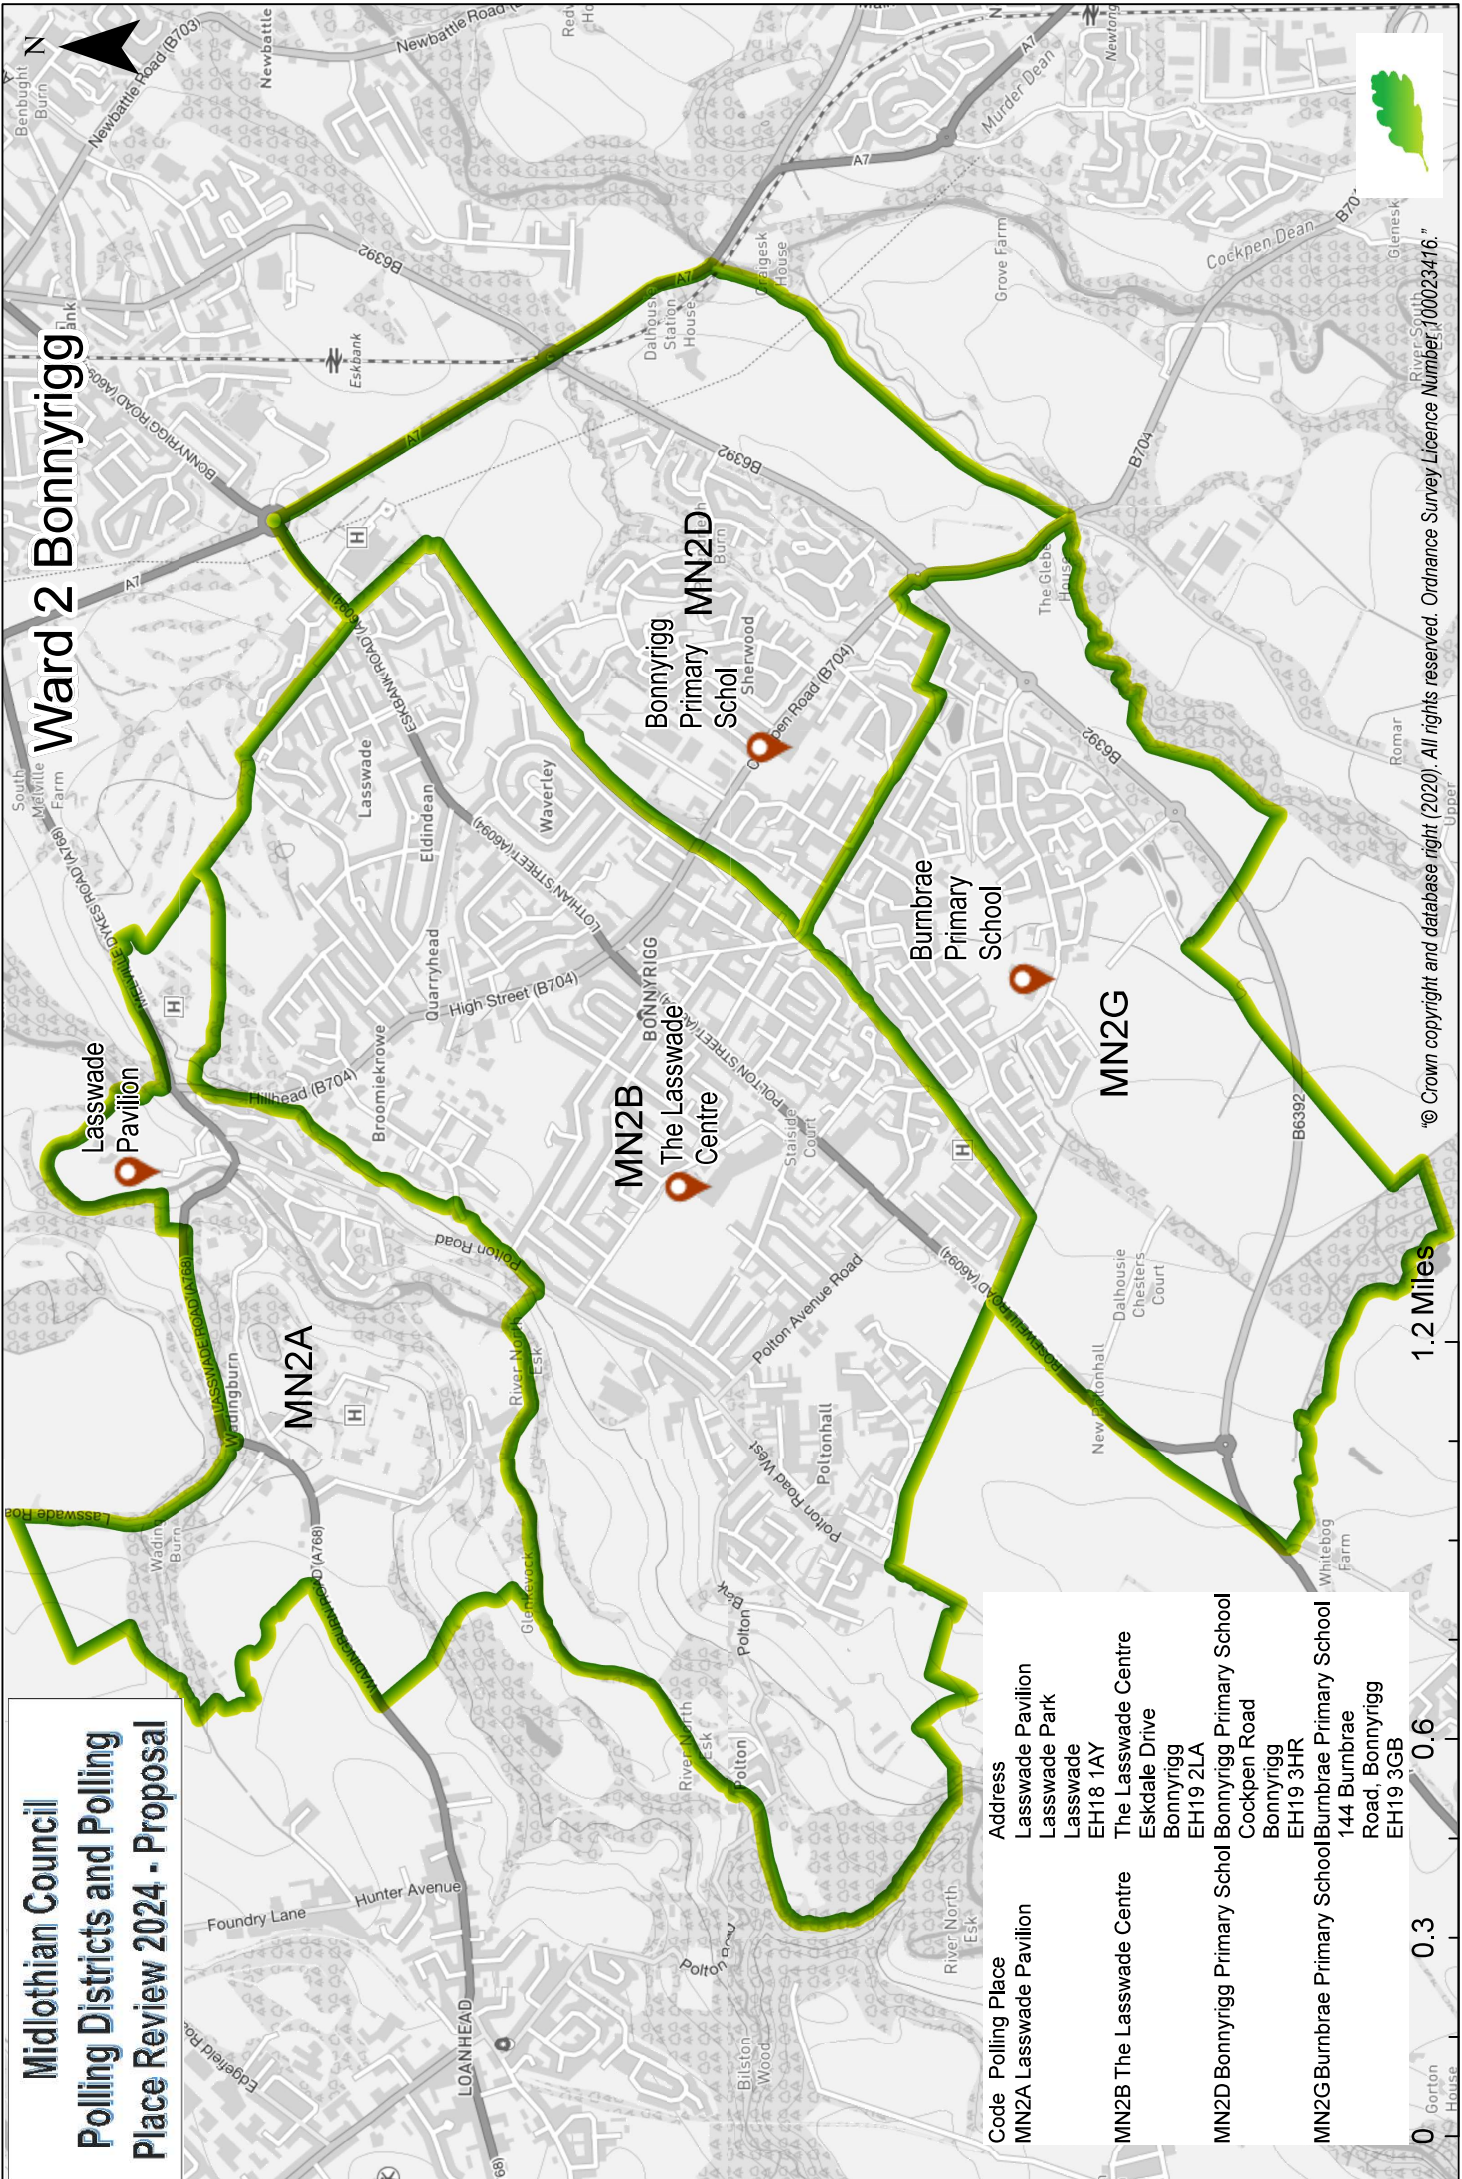

Midlothian Council Polling Districts and Polling Place Review 2024 - Proposal

Ward 2 Bonnyrigg

Code	Polling Place	Address
MN2A	Lasswade Pavilion	Lasswade Pavilion Lasswade Park Lasswade EH18 1AY
MN2B	The Lasswade Centre	The Lasswade Centre Eskdale Drive Bonnyrigg EH19 2LA
MN2D	Bonnyrigg Primary School	Bonnyrigg Primary School Cockpen Road Bonnyrigg EH19 3HR
MN2G	Burnbrae Primary School	Burnbrae Primary School 144 Burnbrae Road, Bonnyrigg EH19 3GB

© Crown copyright and database right (2020). All rights reserved. Ordnance Survey Licence Number: 100023416.