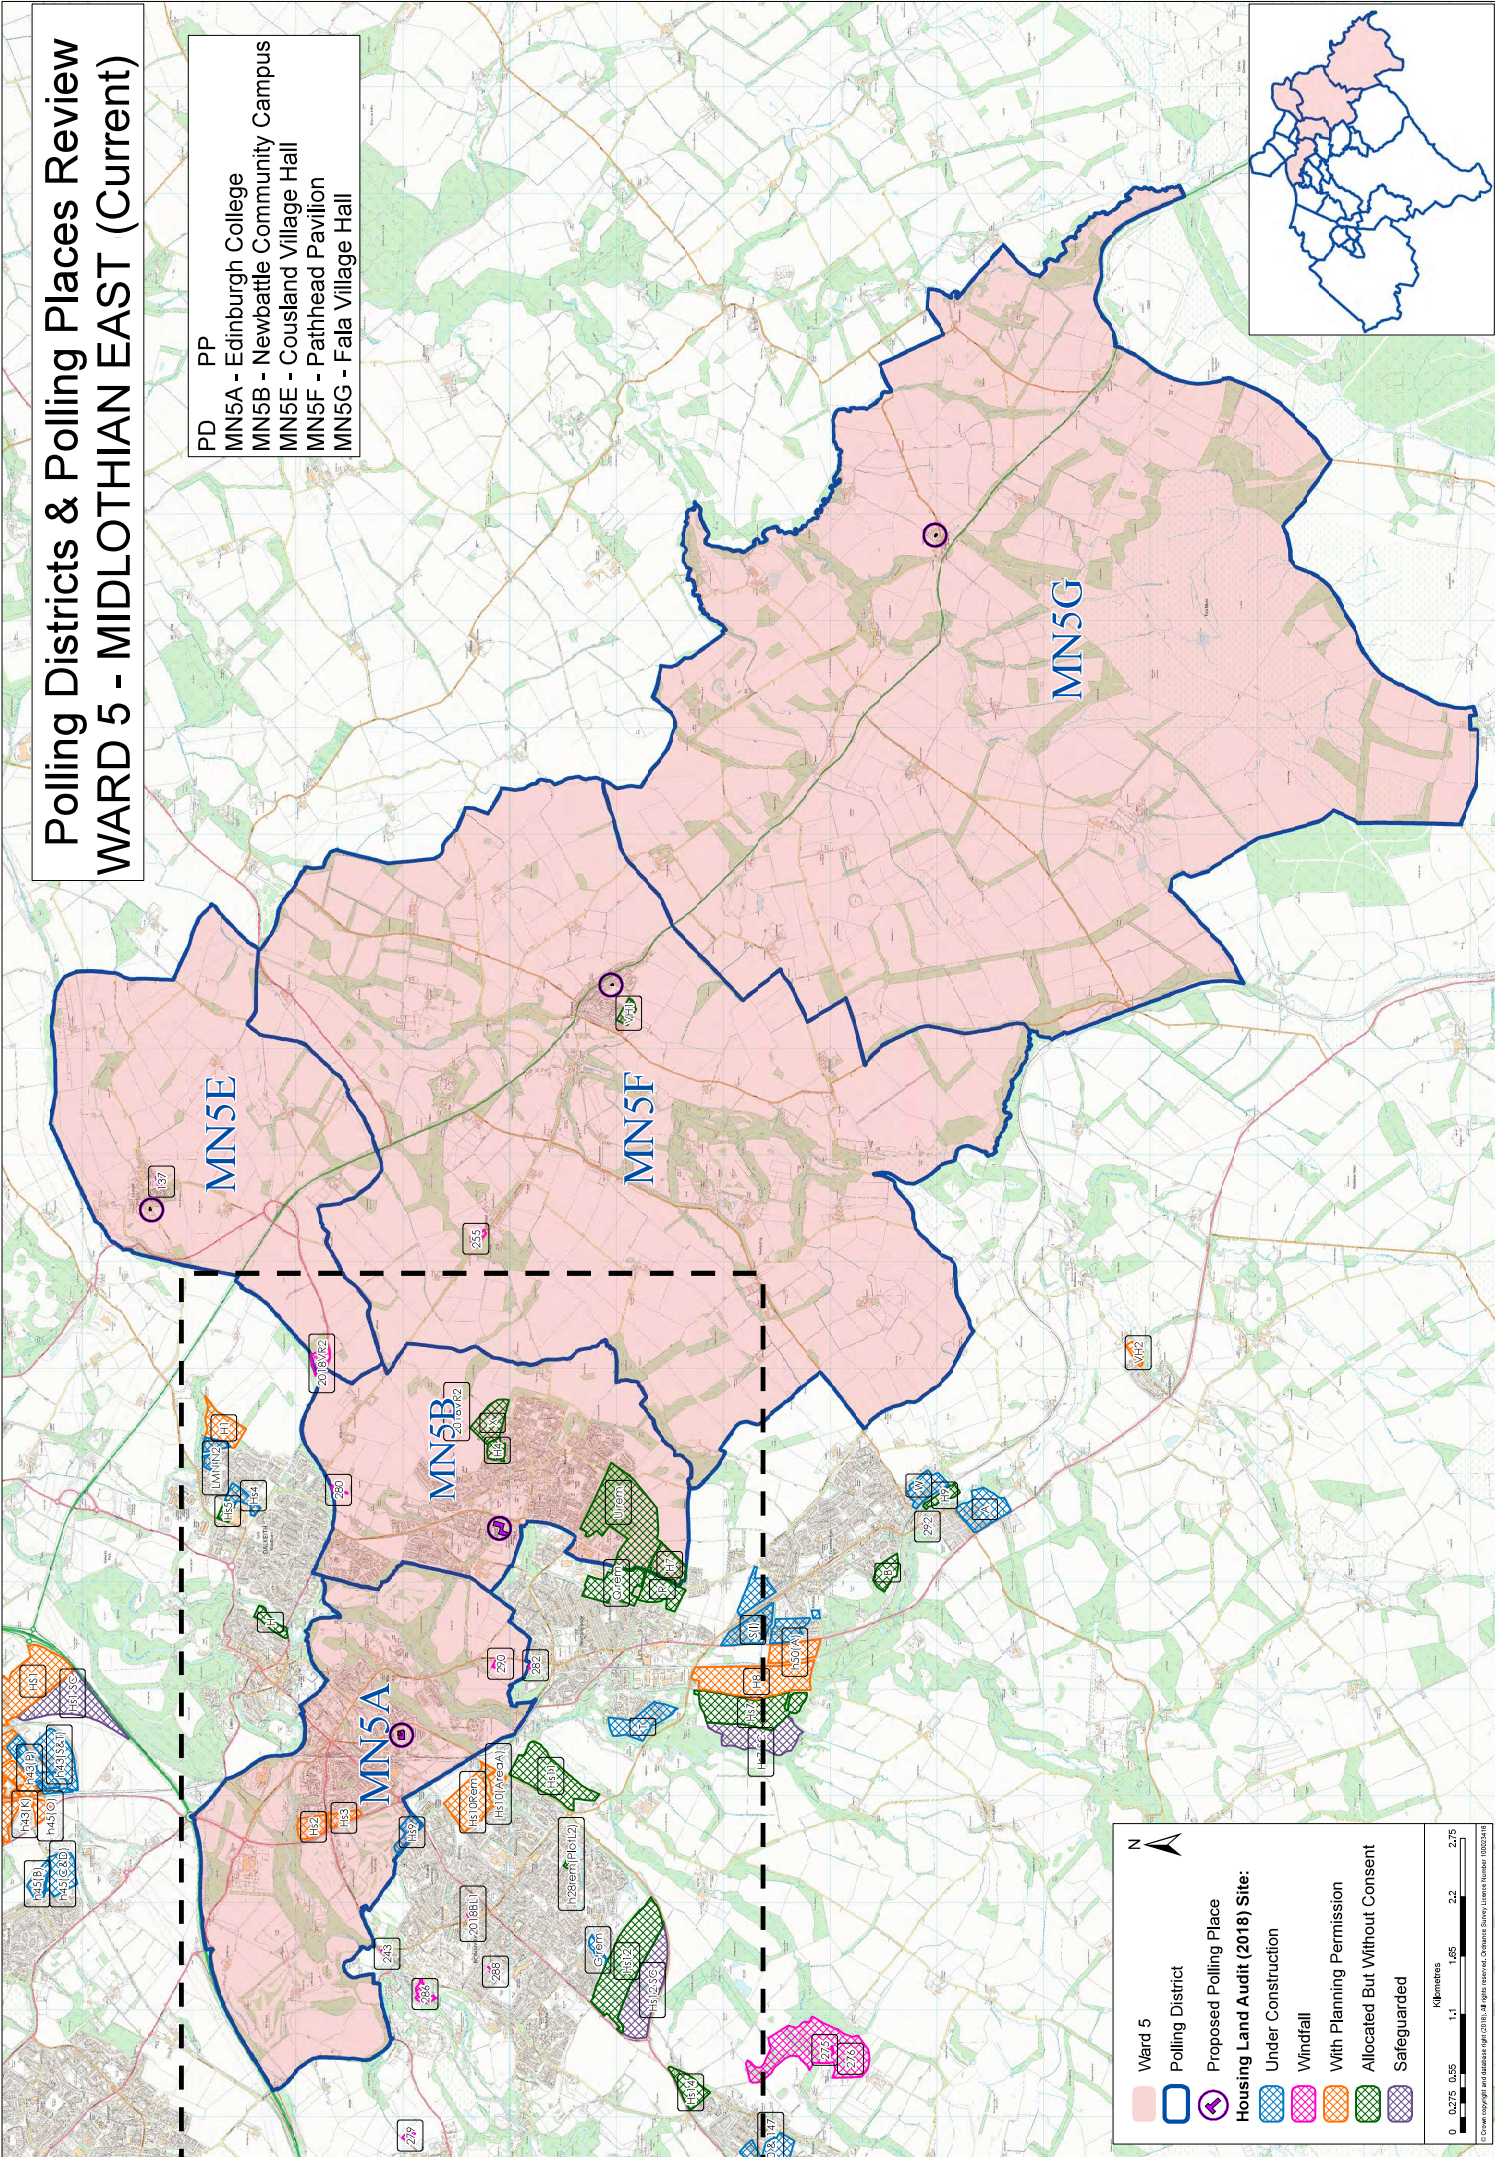

# Polling Districts & Polling Places Review WARD 5 - MIDLOTHIAN EAST (Current)

PD	PP
MN5A - Edinburgh College	MN5A - Edinburgh College
MN5B - Newbattle Community Campus	MN5B - Newbattle Community Campus
MN5E - Cousland Village Hall	MN5E - Cousland Village Hall
MN5F - Pathhead Pavilion	MN5F - Pathhead Pavilion
MN5G - Fala Village Hall	MN5G - Fala Village Hall

**Legend**

- Ward 5
- Polling District
- Proposed Polling Place
- Housing Land Audit (2018) Site:
  - Under Construction
  - Windfall
  - With Planning Permission
  - Allocated But Without Consent
  - Safeguarded

**Scale**  
 0 0.275 0.55 1.1 1.65 2.2 2.75  
 Kilometres

© Crown copyright and database right (2018). All rights reserved. Ordnance Survey Licence Number: 100024118