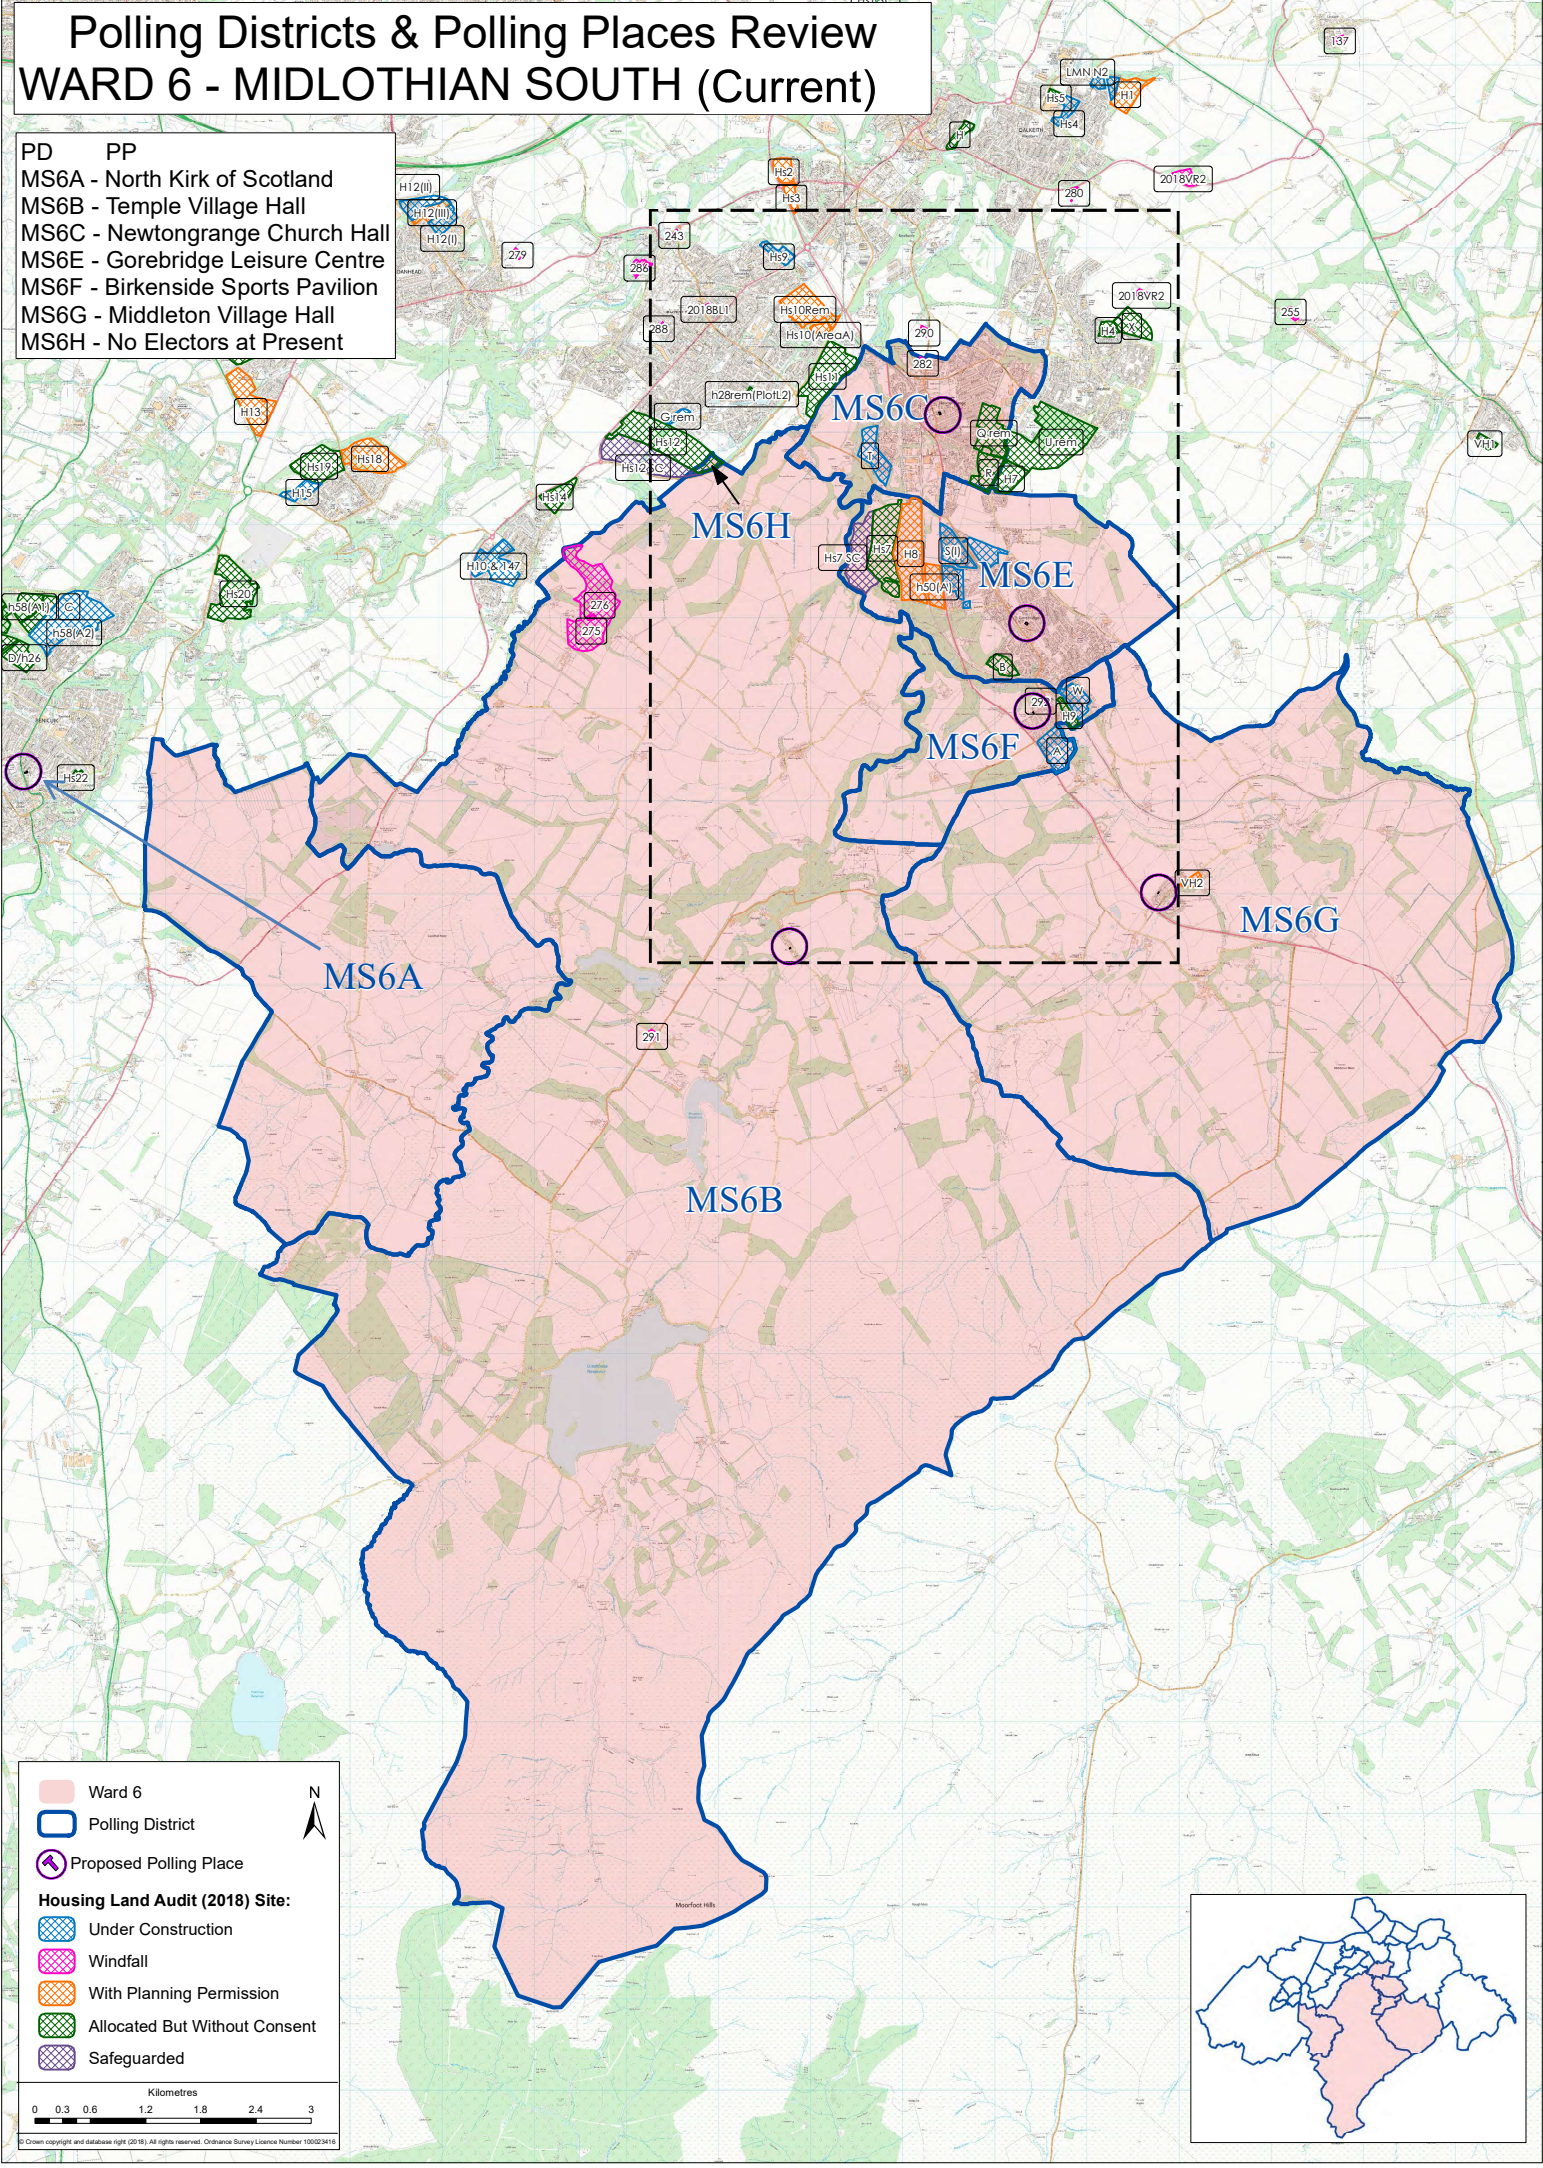

Polling Districts & Polling Places Review

WARD 6 - MIDLOTHIAN SOUTH (Current)

PD	PP
MS6A	North Kirk of Scotland
MS6B	Temple Village Hall
MS6C	Newtongrange Church Hall
MS6E	Gorebridge Leisure Centre
MS6F	Birkenside Sports Pavilion
MS6G	Middleton Village Hall
MS6H	No Electors at Present

Ward 6
 Polling District
 Proposed Polling Place

Housing Land Audit (2018) Site:

- Under Construction
- Windfall
- With Planning Permission
- Allocated But Without Consent
- Safeguarded

Kilometres
0 0.3 0.6 1.2 1.8 2.4 3