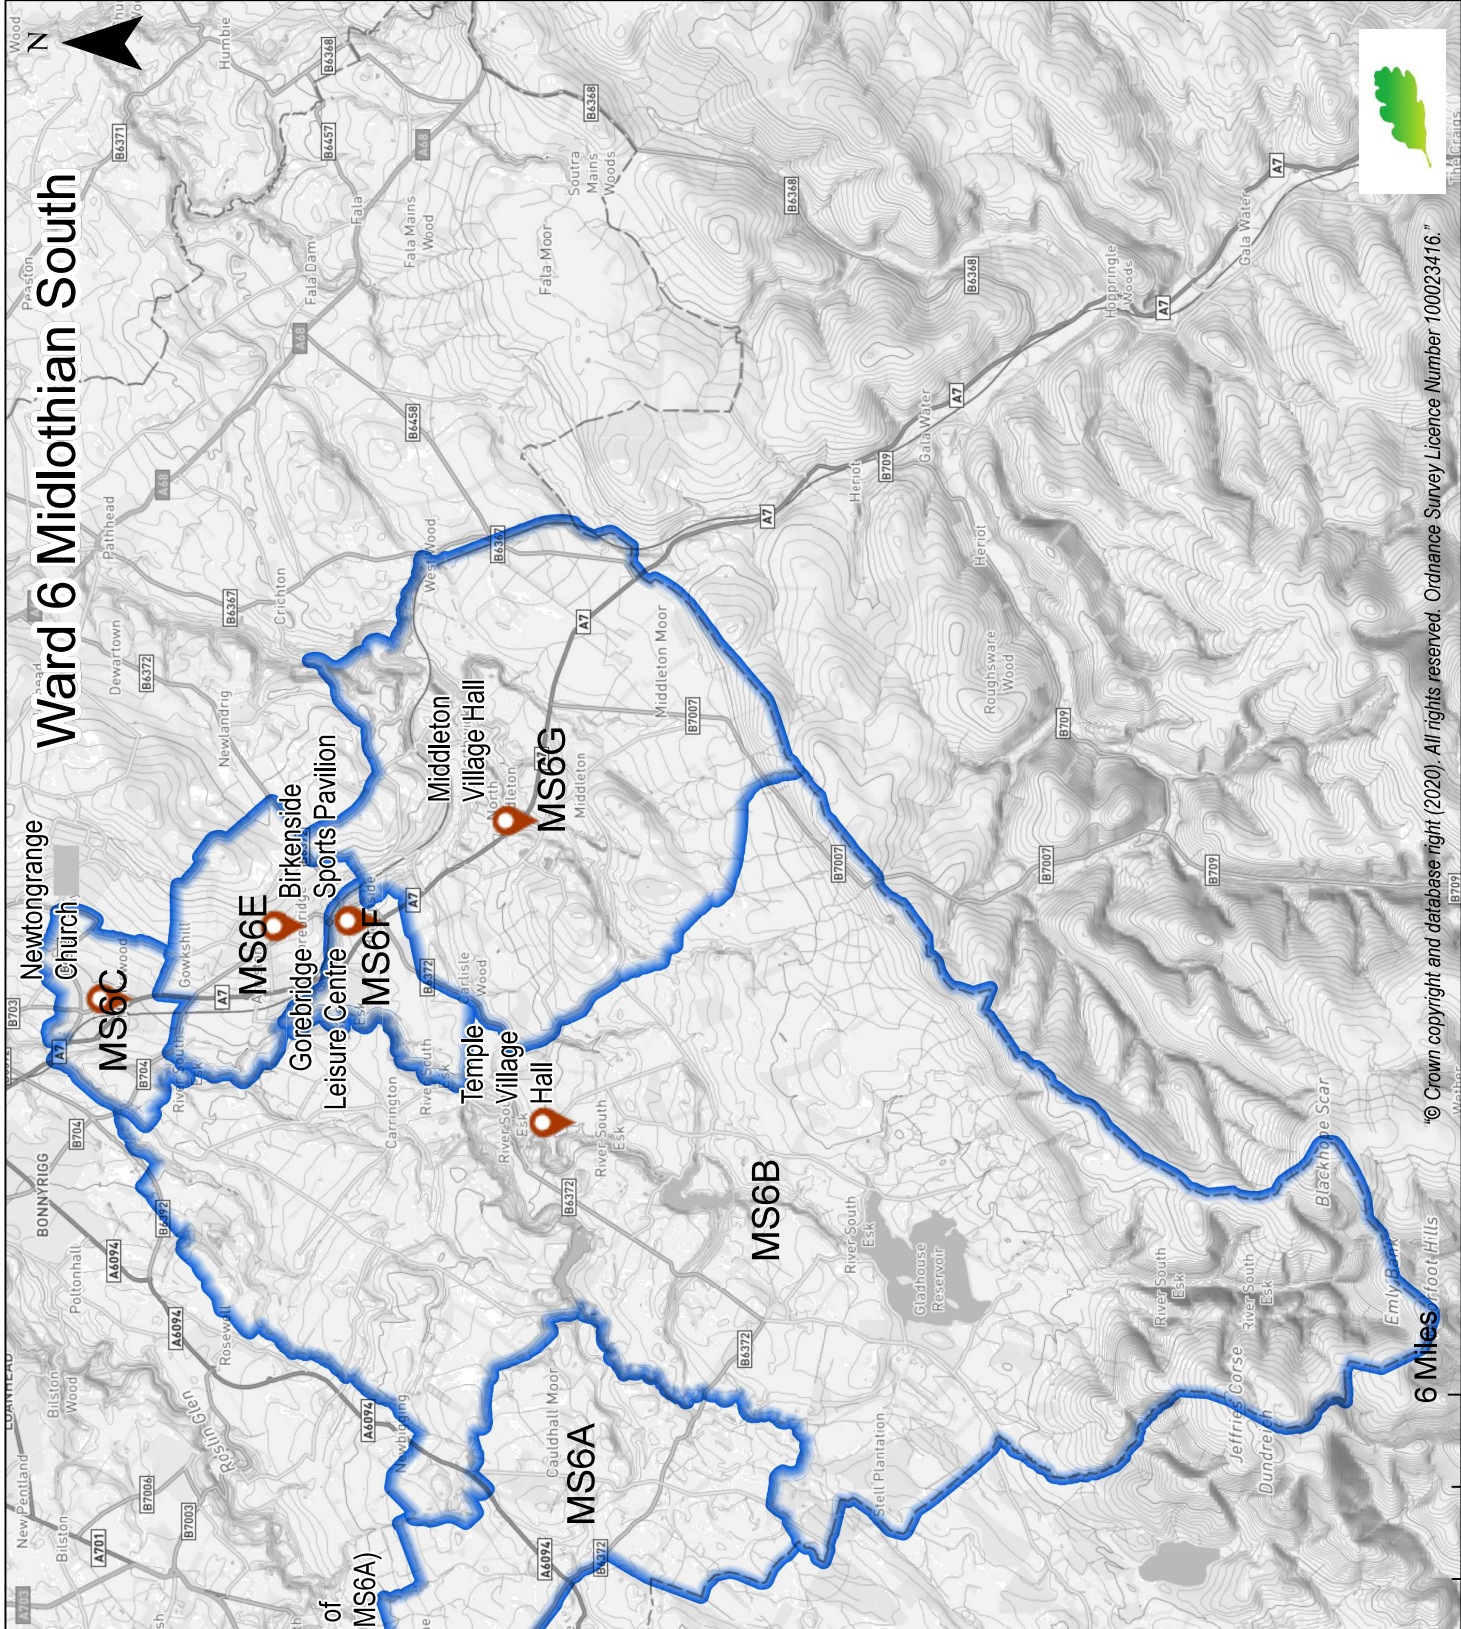

Midlothian Council Polling Districts and Polling Place Review 2024 - Proposal

Ward 6 Midlothian South

Code	Polling Place	Address
MS6A	North Kirk of Scotland	95 John Street
MS6B	Temple Village Hall	Penicuik EH26 8AG
MS6C	Newtongrange Church Hall	Temple Village Hall 30 Temple Village Temple EH23 4SQ
MS6E	Gorebridge Leisure Centre	Newtongrange Church Sixth Street Newtongrange EH22 4LE
MS6F	Birkside Sports Pavilion	Gorebridge Leisure Centre Hunterfield Road Gorebridge EH23 4TX
MS6G	Middleton Village Hall	Birkside Sports Pavilion Rosebery Crescent Gorebridge EH23 4JP
		Middleton Village Hall 54 Northwick Castle Terrace North Middleton EH23 4QU