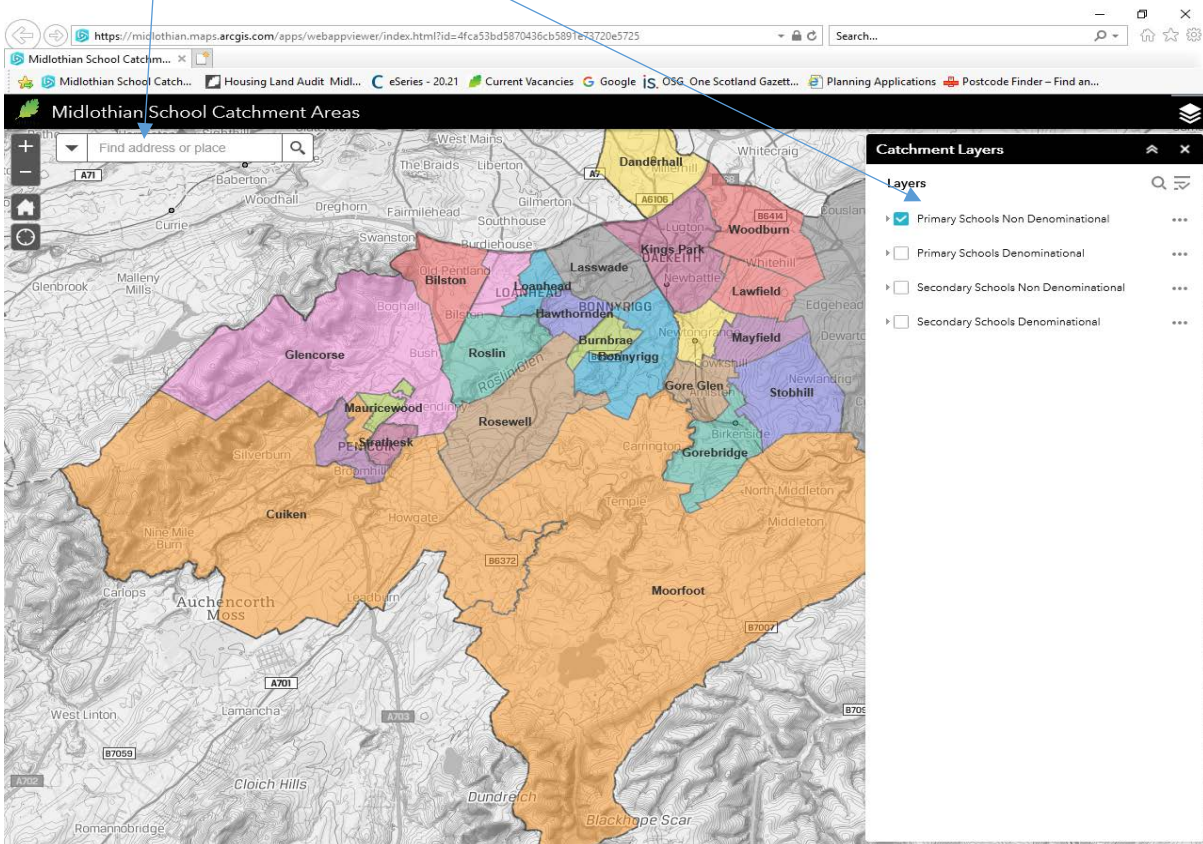

Midlothian School Catchment Areas, user guide

[Midlothian school catchment areas map on ArcGIS](https://midlothian.maps.arcgis.com/apps/webappviewer/index.html?id=4fca53bd5870436cb5891e73720e3725)

Select catchment layer

Complete street name or postcode and click search

Zoom out until street name and house numbers are visible.

Hover over house number and left click. Box will appear showing catchment school.

Non Denominational Primary School Catchment

[Zoom to](#) ⋮

You can select multiple layers.

The screenshot shows a web browser window displaying a map application titled "Midlothian School Catchment Areas". The browser's address bar shows the URL: <https://midlothian.maps.arcgis.com/apps/webappviewer/index.html?id=4fca53bd5870436cb5891e73720e5725>. The map shows various colored catchment areas over a street map. A search bar at the top left contains the text "an, Scotland, EH26 8, GBR" and "Show search results for John S...". On the right side, a "Catchment Layers" panel is open, listing four layers with checkboxes: