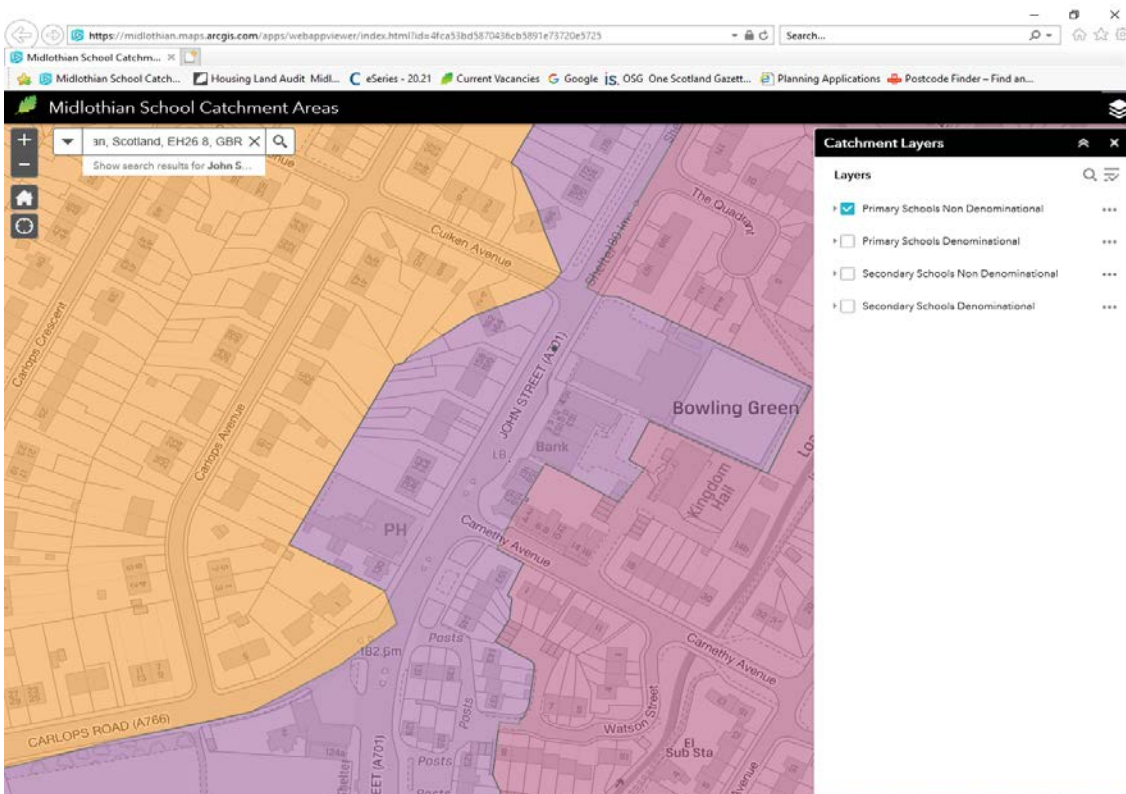

Midlothian School Catchment Areas, user guide

[Midlothian school catchment areas map on ArcGIS](https://midlothian.maps.arcgis.com/apps/webappviewer/index.html?id=4fca53bd5870436cb5891e73720e3725)

Select catchment layer

Complete street name or postcode and click search

Zoom out until street name and house numbers are visible.

Hover over house number and left click. Box will appear showing catchment school.

Non Denominational Primary School Catchment

[Zoom to](#) ⋮

You can select multiple layers.

The screenshot shows a web browser window displaying a map application titled "Midlothian School Catchment Areas". The browser's address bar shows the URL: <https://midlothian.maps.arcgis.com/apps/webappviewer/index.html?id=4fca53bd5870436cb5891e73720e5725>. The map shows various colored catchment areas over a street map. A search bar at the top left contains the text "an, Scotland, EH26 8, GBR" and "Show search results for John S...". On the right side, a "Catchment Layers" panel is open, listing four layers with checkboxes: