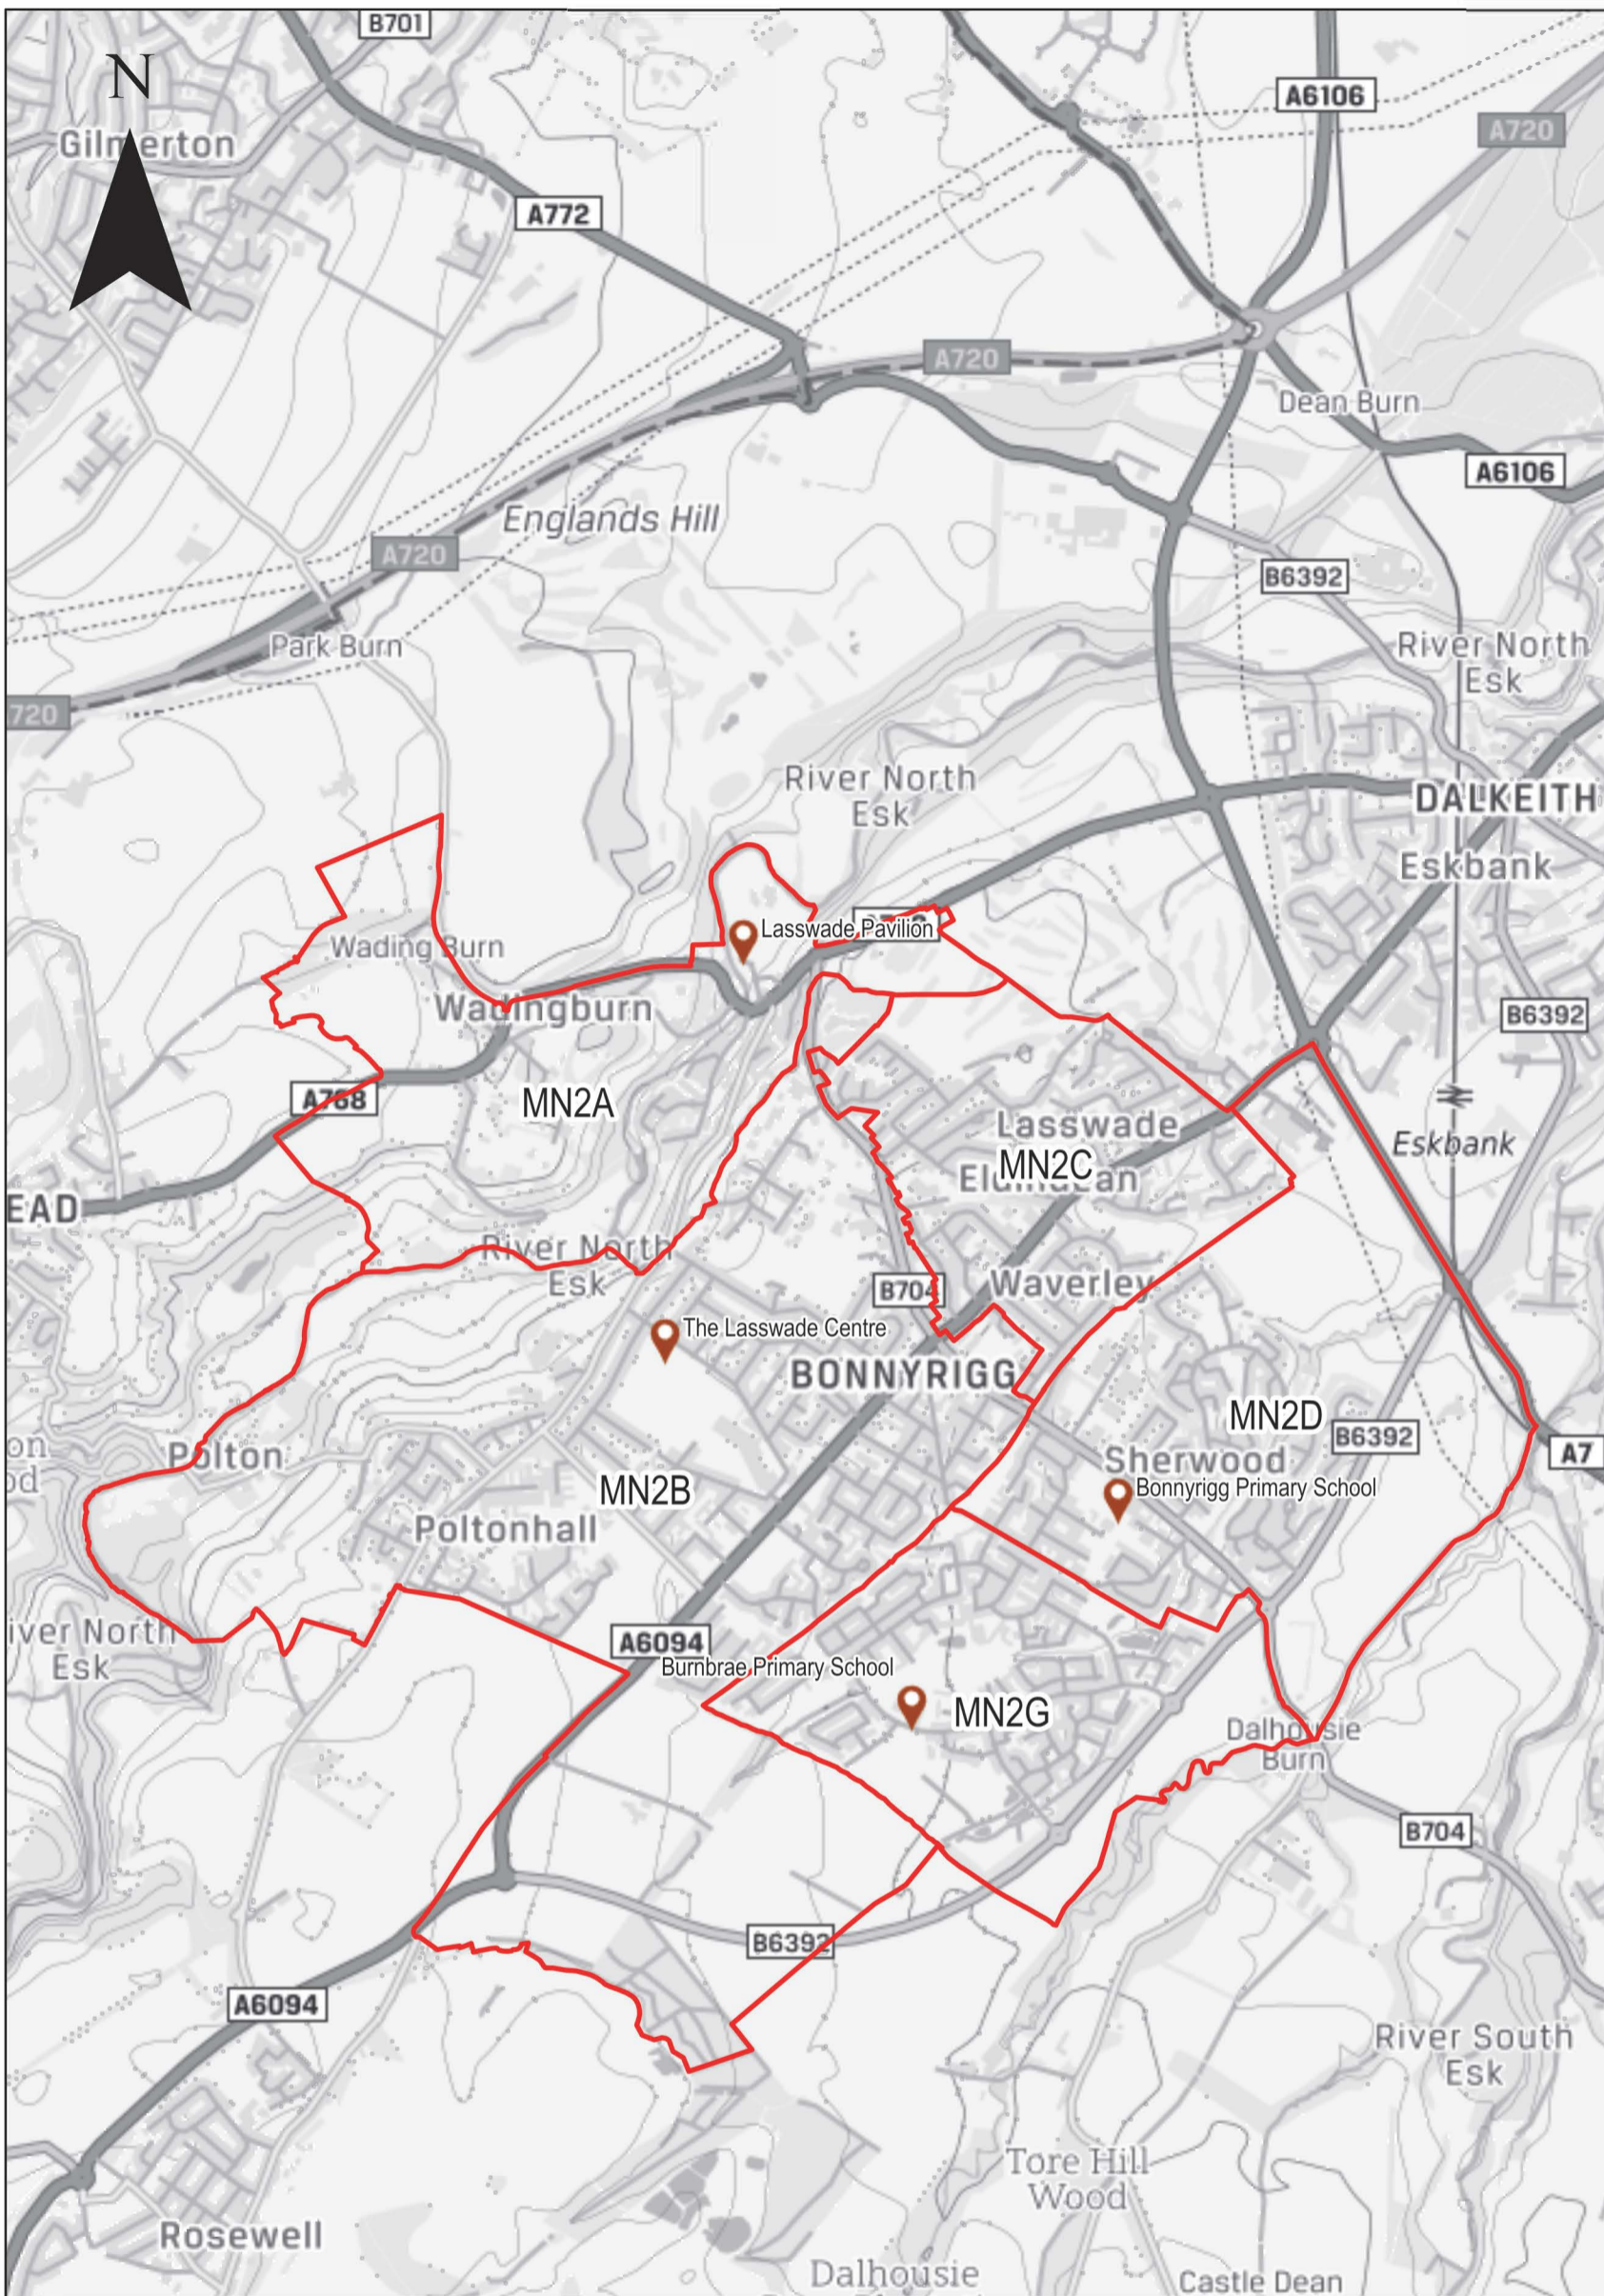

RESOURCES  
PROPERTY ASSETS

Polling District	Polling Station	Address
MN2B, MN2C	The Lasswade Centre	Eskdale Drive, Bonnyrigg, EH19 2LA
MN2A	Lasswade Pavilion	Lasswade Park, Lasswade, EH18 1AY
MN2G	Burnbrae Primary School	144 Burnbrae Road, Bonnyrigg, EH19 3GB
MN2D	Bonnyrigg Primary School	Cockpen Road, Bonnyrigg, EH19 3HR

This map is reproduced from Ordnance Survey material with the permission of Ordnance Survey on behalf of the Controller of Her Majesty's Stationery Office (c) Crown copyright. Unauthorised reproduction infringes Crown copyright & may lead to prosecution or civil proceedings. Midlothian Council, Licence No. 100023416 (2007)

Ward 2  
Bonnyrigg

Midlothian Council  
Place ; Resources  
Midlothian House  
40 Buccleuch Street  
Dalkeith EH22

Midlothian