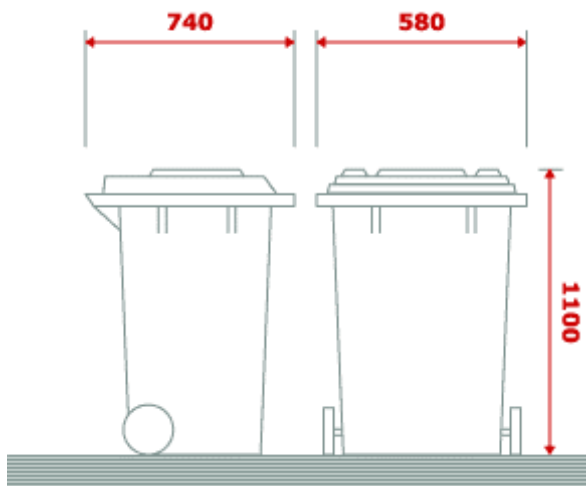

Trade waste collection service

Wheeled bins available

240L sized bin

- holds approx 4 bin bags

360L sized bin

- holds approx 6 bin bags

660L sized bin

- holds approx 11 bin bags

1100L sized bin

- holds approx 18 bin bags