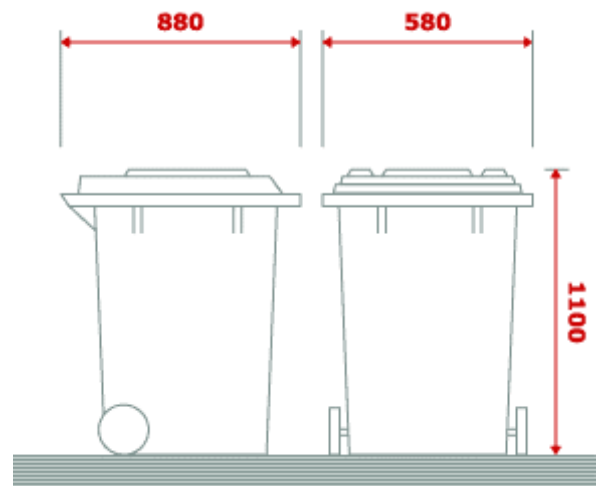

Trade waste collection service

Wheeled bins available

240L sized bin

- holds approx 4 bin bags

360L sized bin

- holds approx 6 bin bags

660L sized bin

- holds approx 11 bin bags

1100L sized bin

- holds approx 18 bin bags