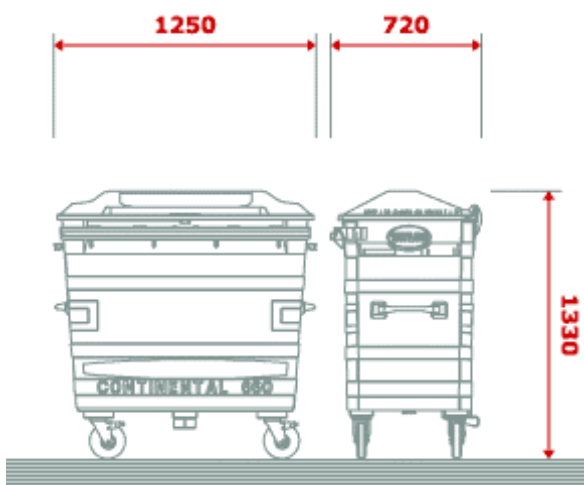

Trade waste collection service

Wheeled bins available

240L sized bin

- holds approx 4 bin bags

360L sized bin

- holds approx 6 bin bags

660L sized bin

- holds approx 11 bin bags

1100L sized bin

- holds approx 18 bin bags