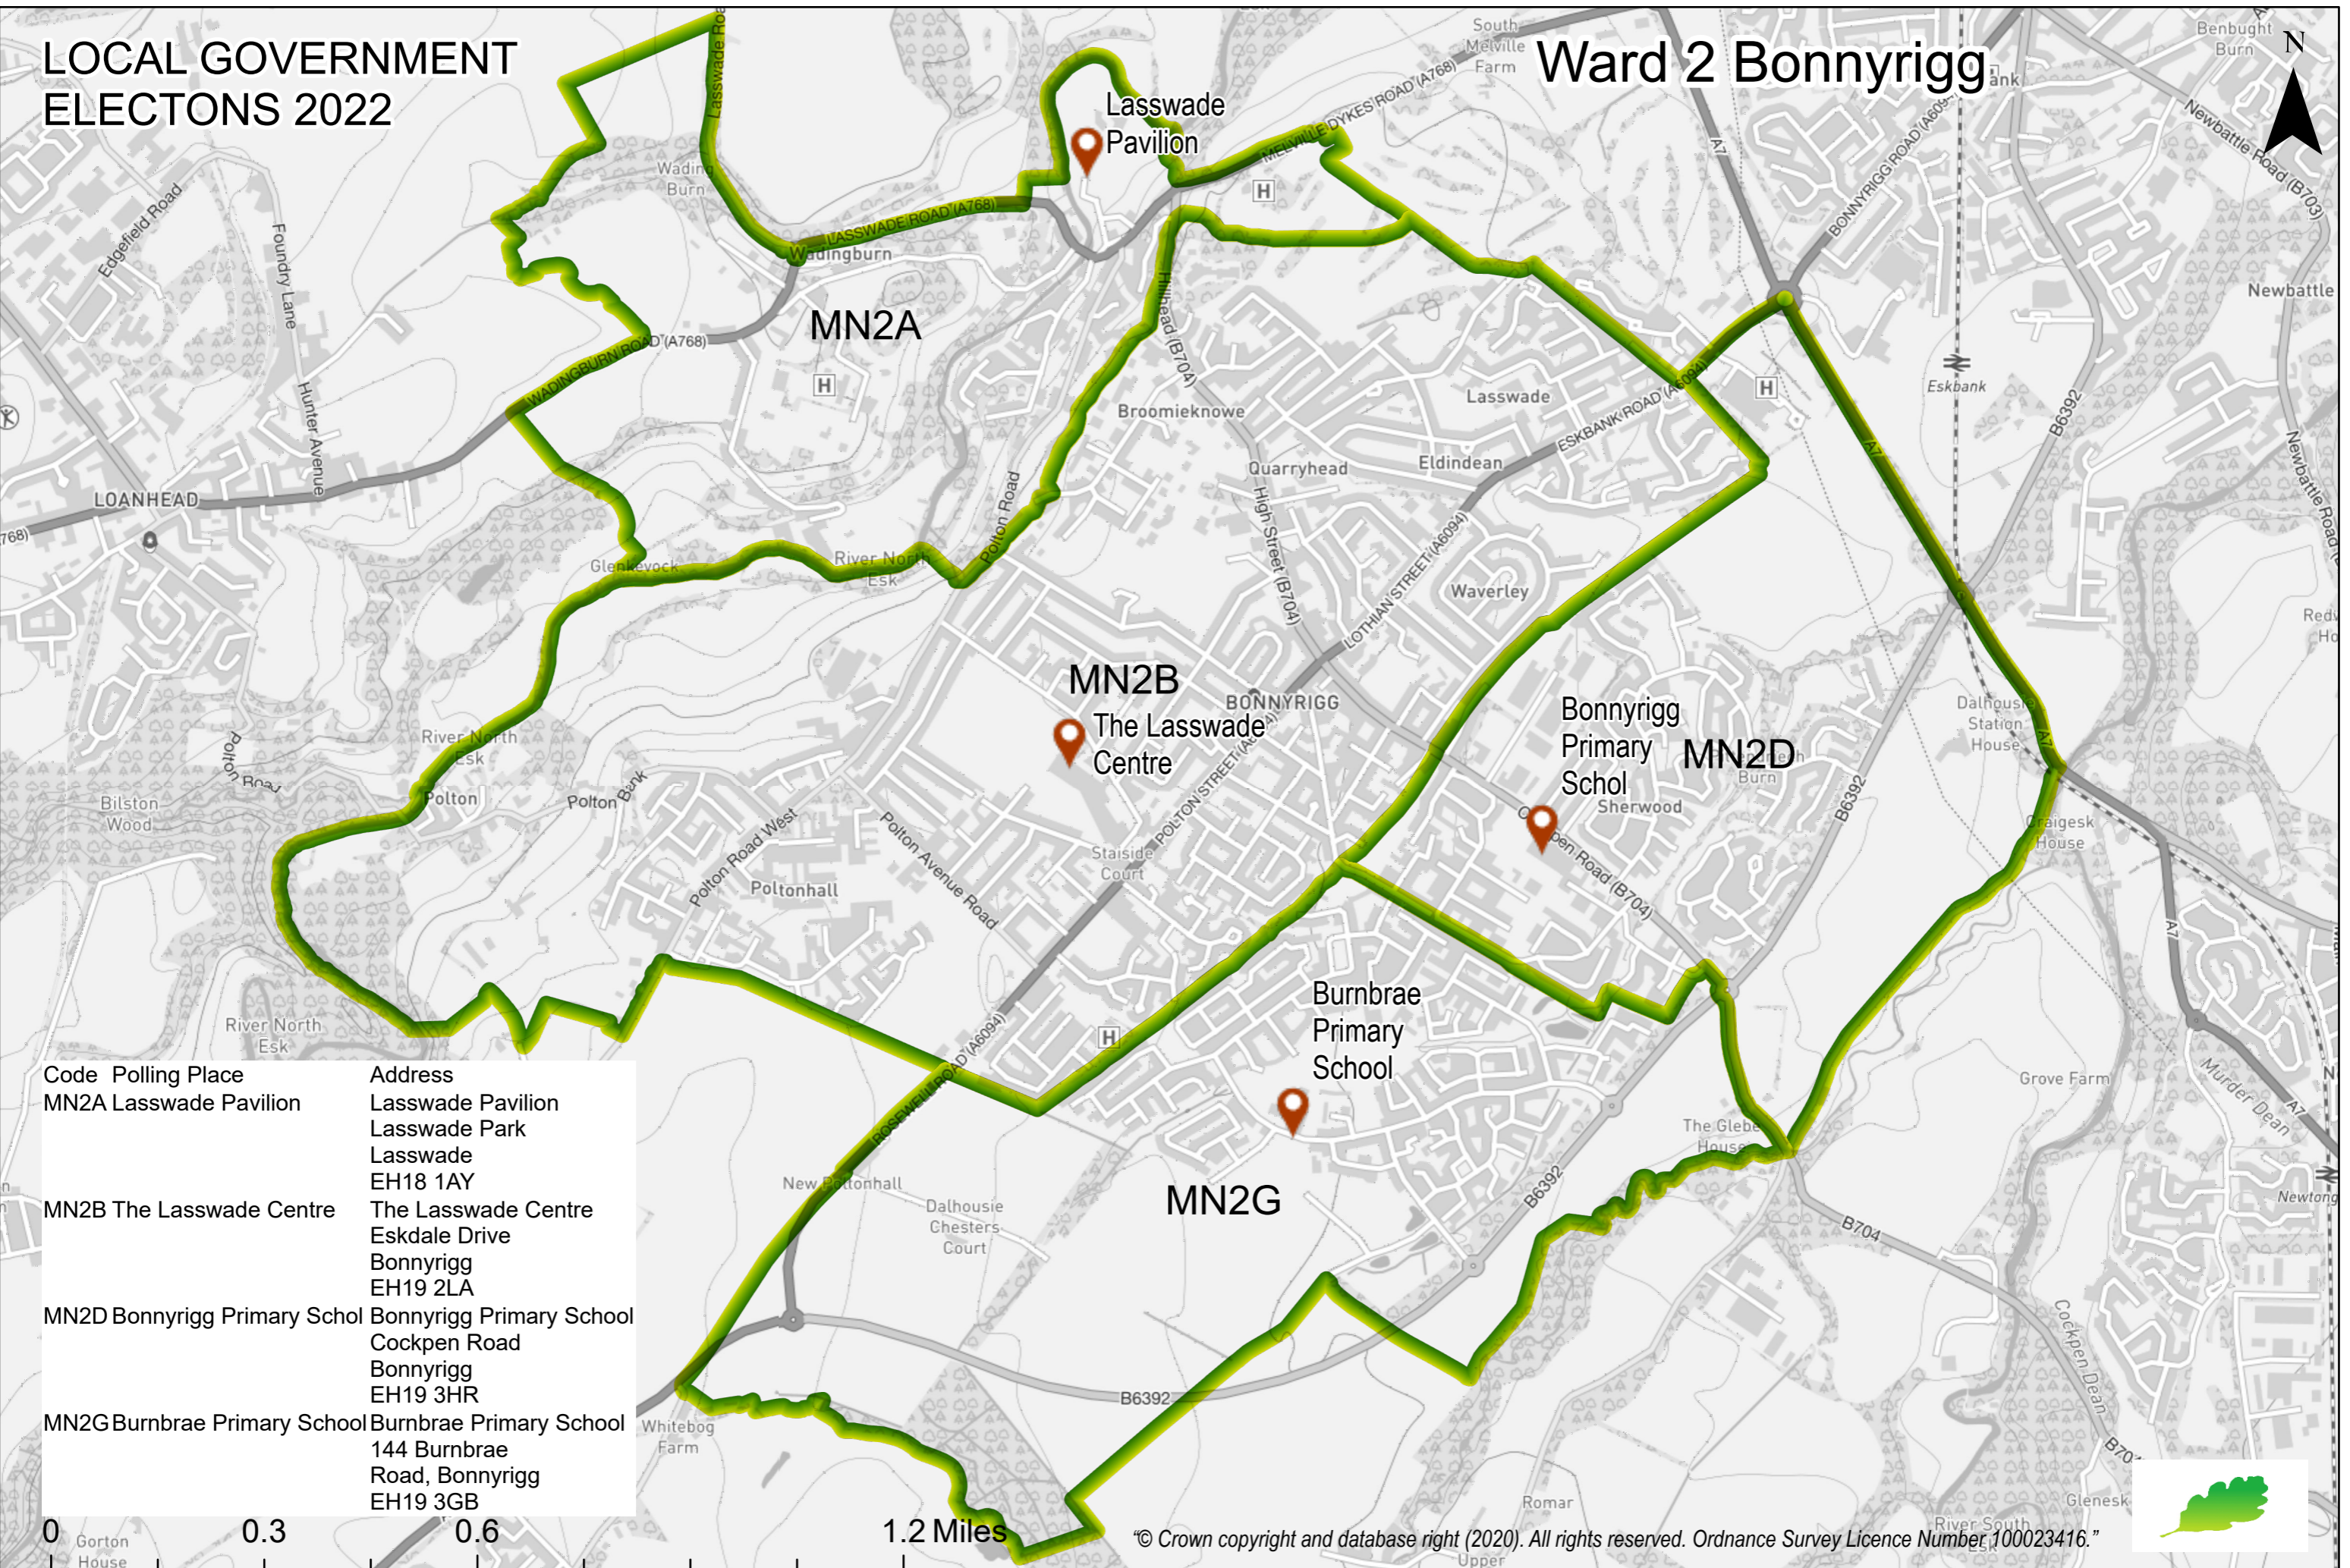

LOCAL GOVERNMENT ELECTIONS 2022

Ward 2 Bonnyrigg

Code	Polling Place	Address
MN2A	Lasswade Pavilion	Lasswade Pavilion Lasswade Park Lasswade EH18 1AY
MN2B	The Lasswade Centre	The Lasswade Centre Eskdale Drive Bonnyrigg EH19 2LA
MN2D	Bonnyrigg Primary Schol	Bonnyrigg Primary School Cockpen Road Bonnyrigg EH19 3HR
MN2G	Burnbrae Primary School	Burnbrae Primary School 144 Burnbrae Road, Bonnyrigg EH19 3GB

1.2 Miles