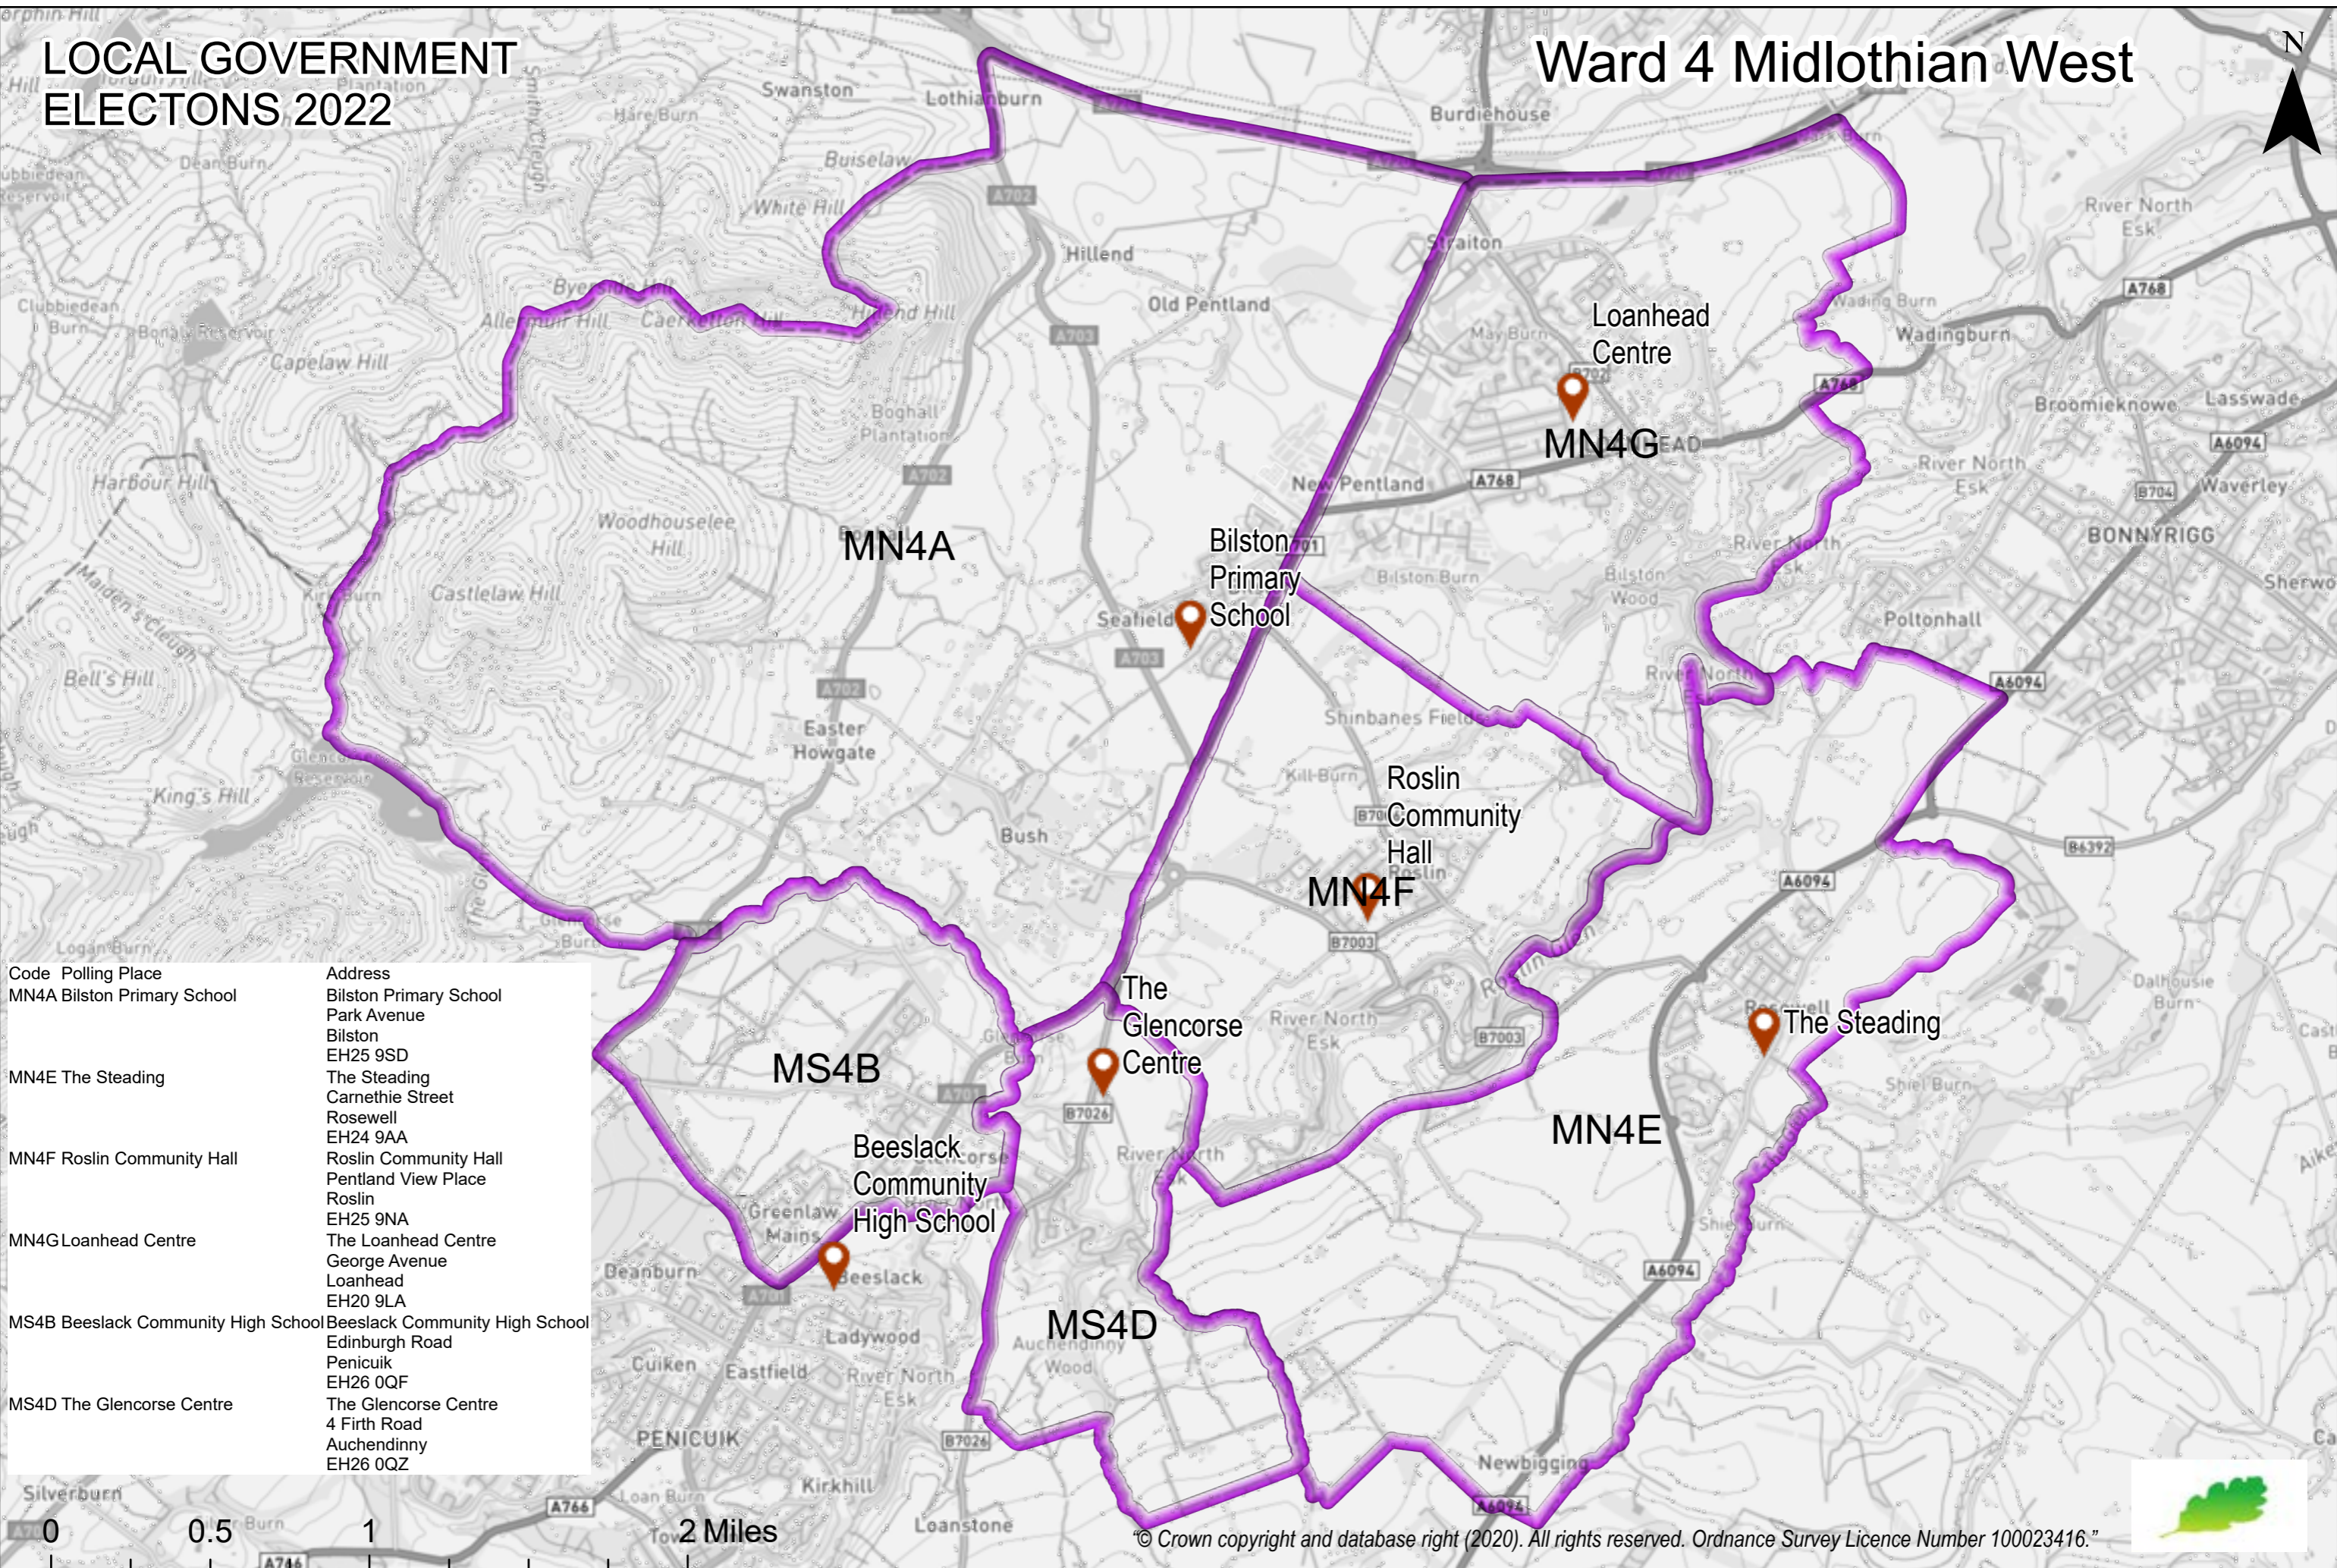

LOCAL GOVERNMENT ELECTIONS 2022

Ward 4 Midlothian West

Code	Polling Place	Address
MN4A	Bilston Primary School	Bilston Primary School Park Avenue Bilston EH25 9SD
MN4E	The Steading	The Steading Carnethie Street Rosewell EH24 9AA
MN4F	Roslin Community Hall	Roslin Community Hall Pentland View Place Roslin EH25 9NA
MN4G	Loanhead Centre	The Loanhead Centre George Avenue Loanhead EH20 9LA
MS4B	Beeslack Community High School	Beeslack Community High School Edinburgh Road Penicuik EH26 0QF
MS4D	The Glencorse Centre	The Glencorse Centre 4 Firth Road Auchendinny EH26 0QZ

2 Miles