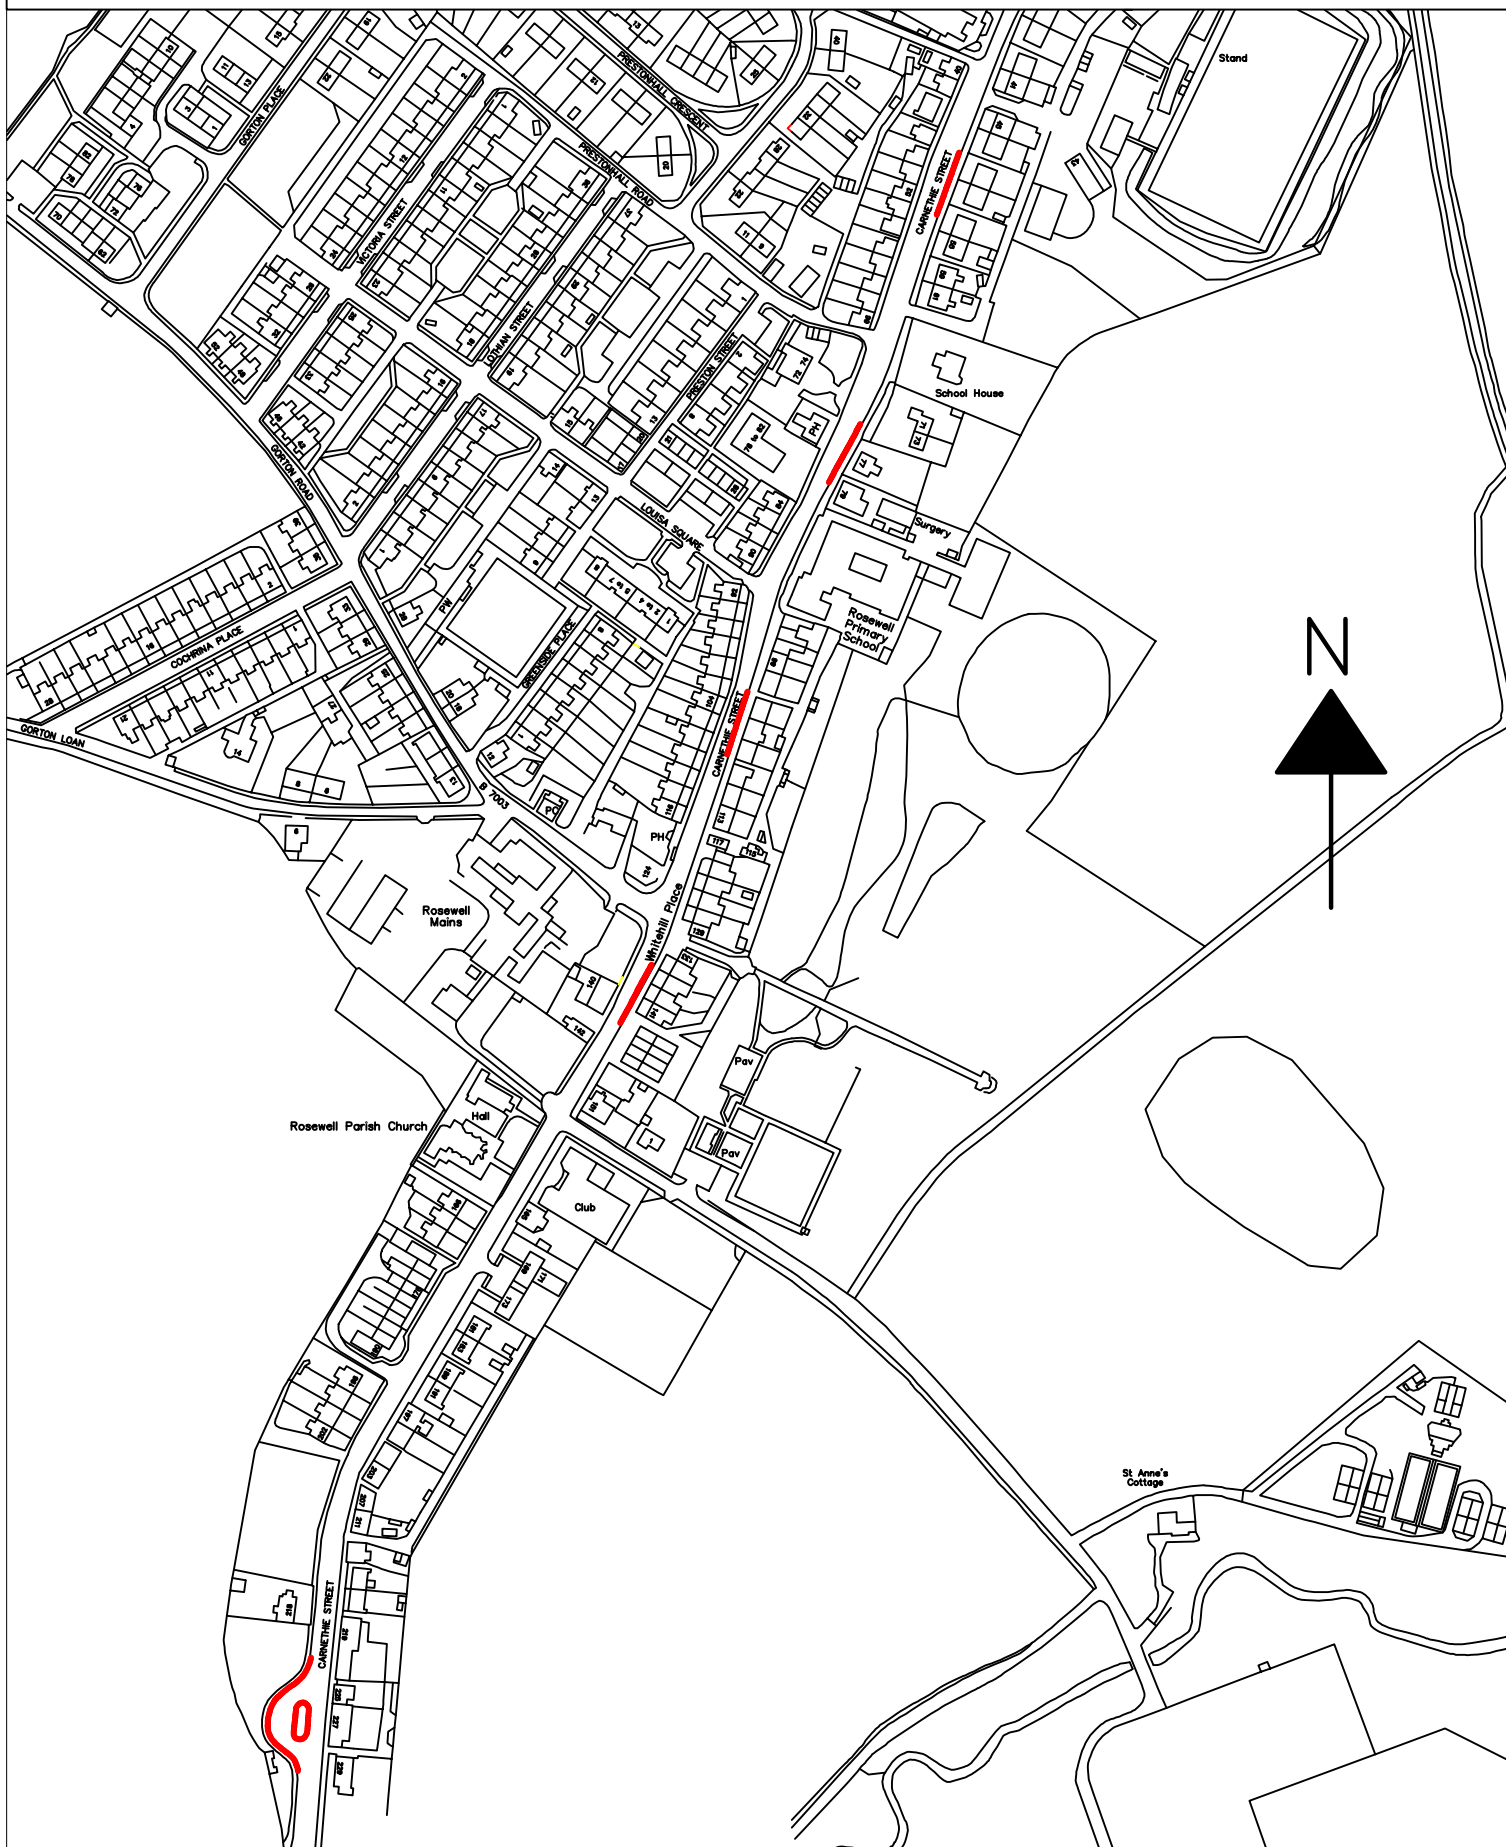

Temporary Winter Emergency Parking Restrictions

Carnethie Street, Rosewell

— No waiting/loading at any time (identified by no waiting cones)