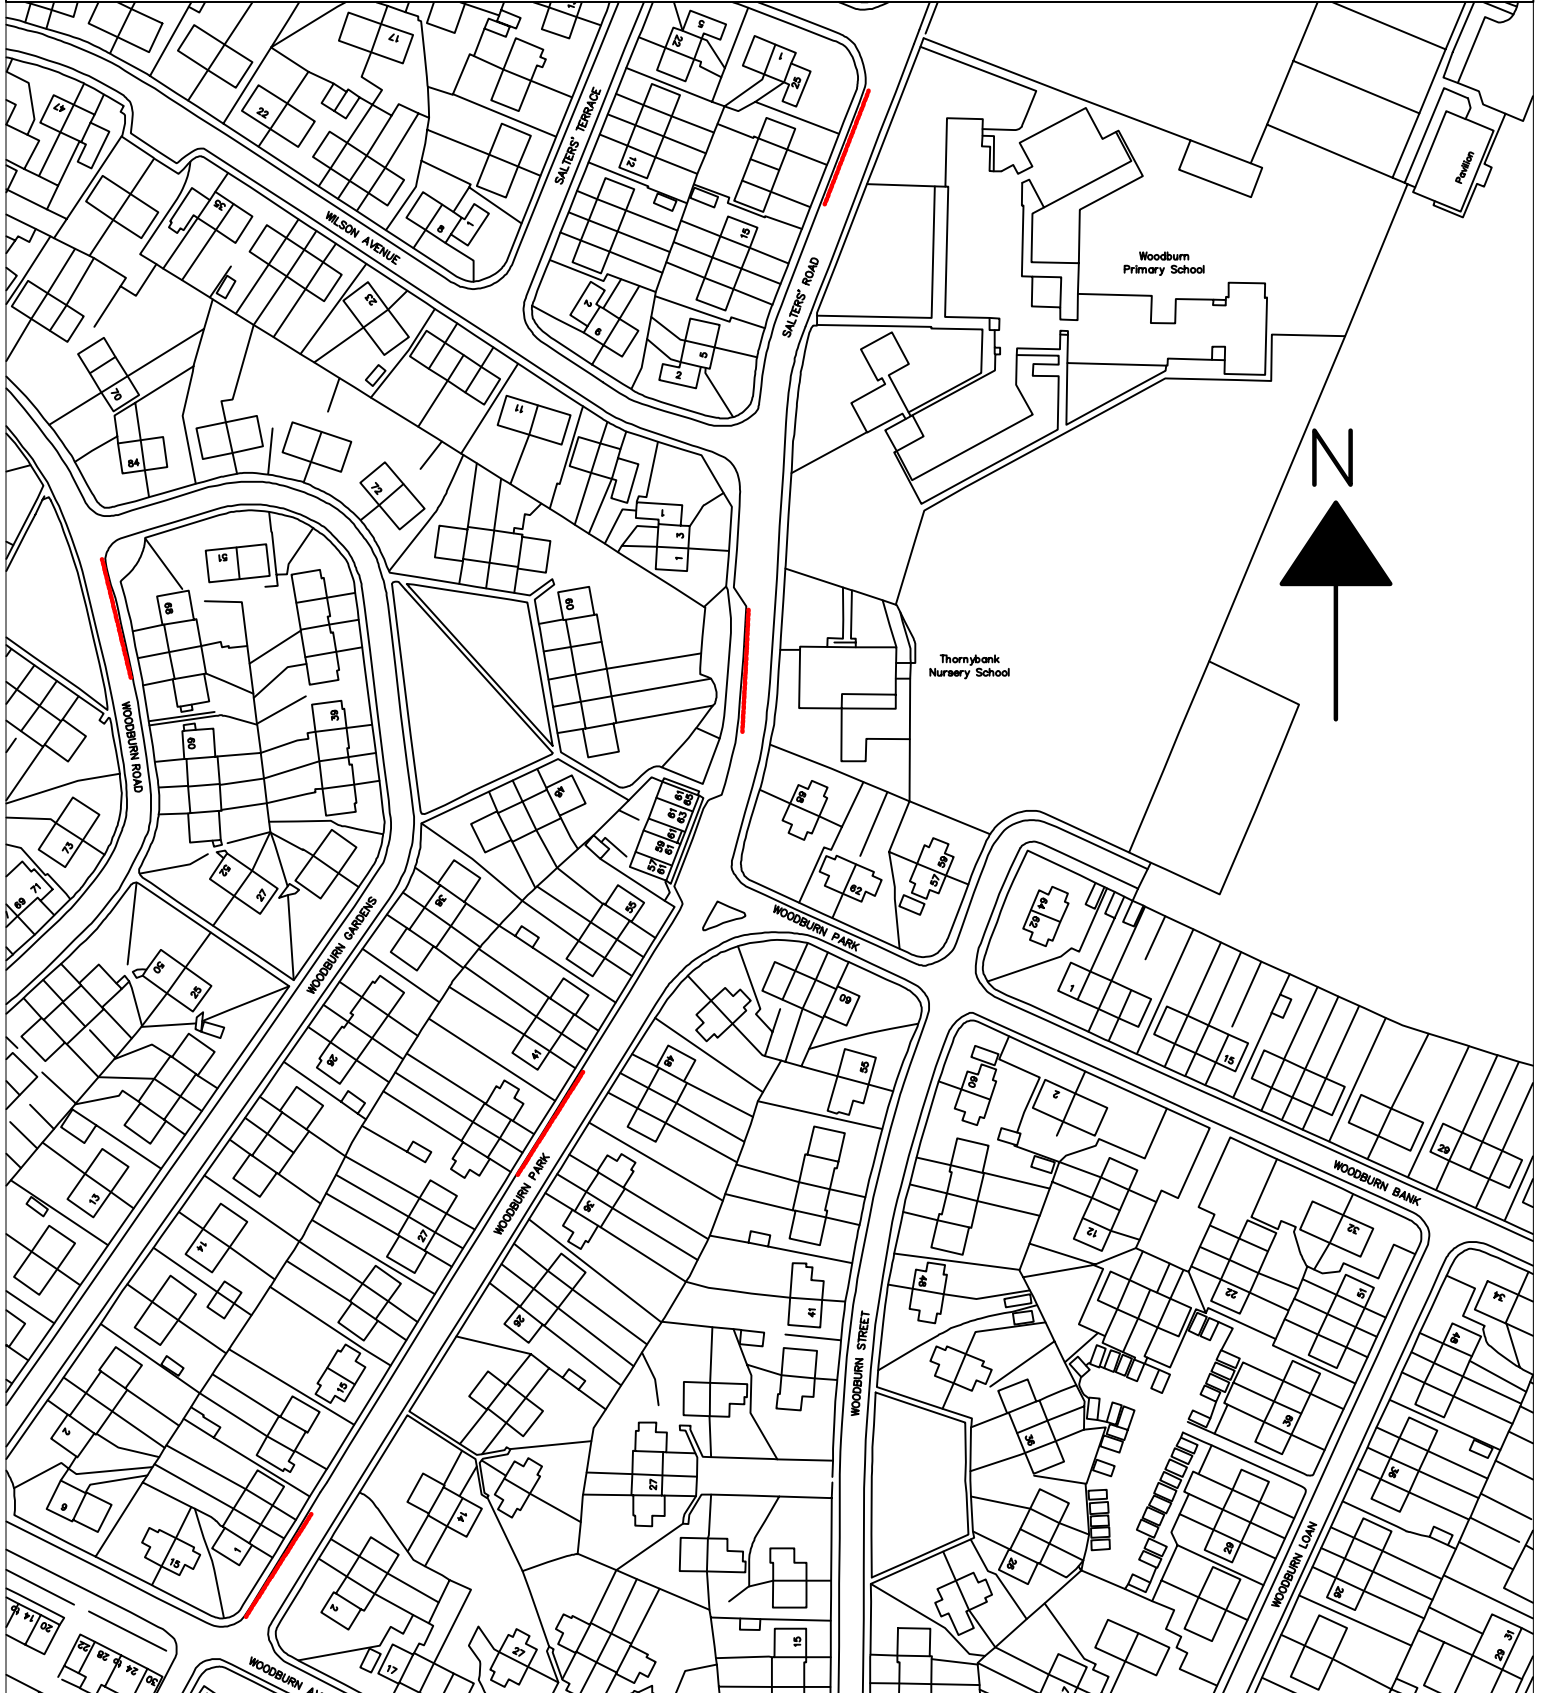

Temporary Winter Emergency Parking Restrictions

Woodburn2, Dalkeith

— No waiting/loading at any time (identified by no waiting cones)