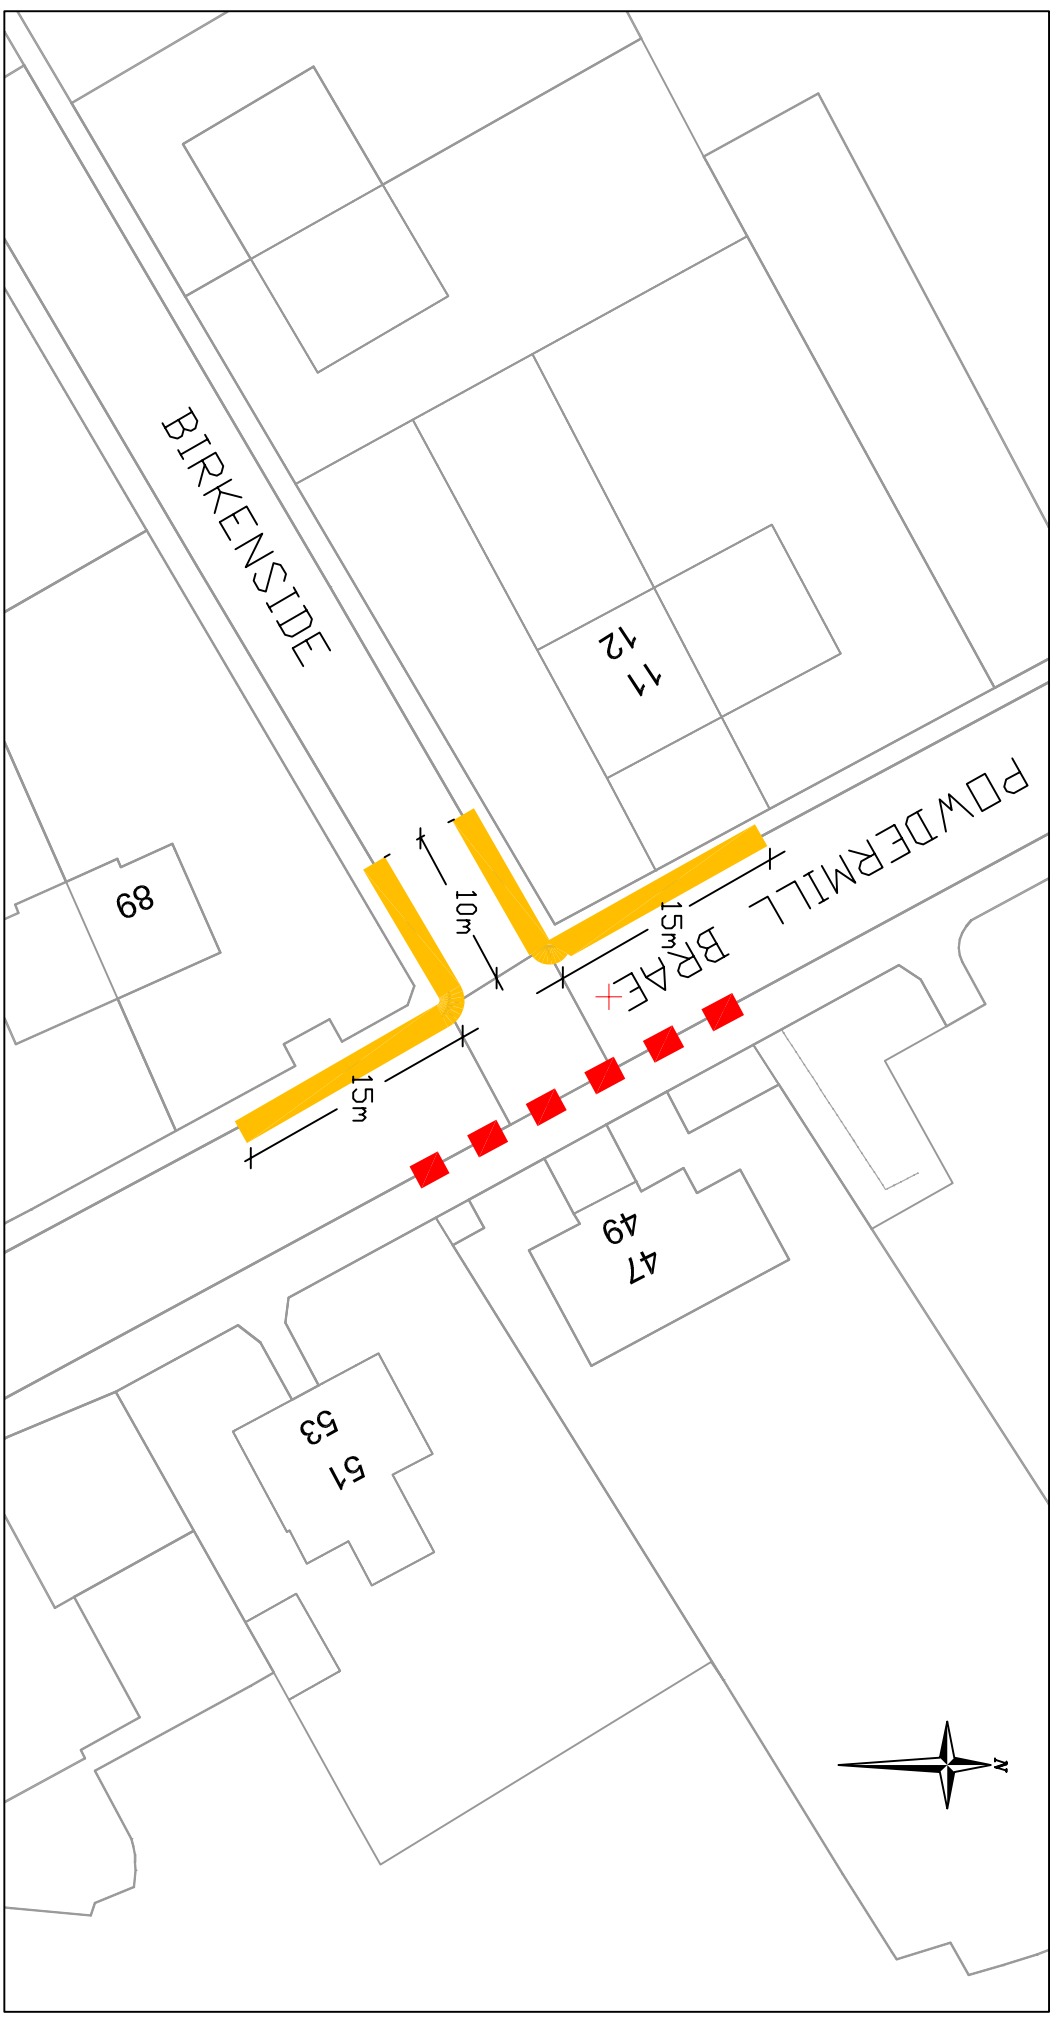

Temporary Winter Emergency Waiting Restrictions
B6372 Powdermill Brae, Gorebridge

- Existing waiting restrictions (No waiting, no loading at any time), No waiting cones to be placed on street prior to forecast prolonged periods of heavy snow.
- Temporary waiting restrictions. No waiting cones to be placed on street prior to forecast prolonged periods of heavy snow.