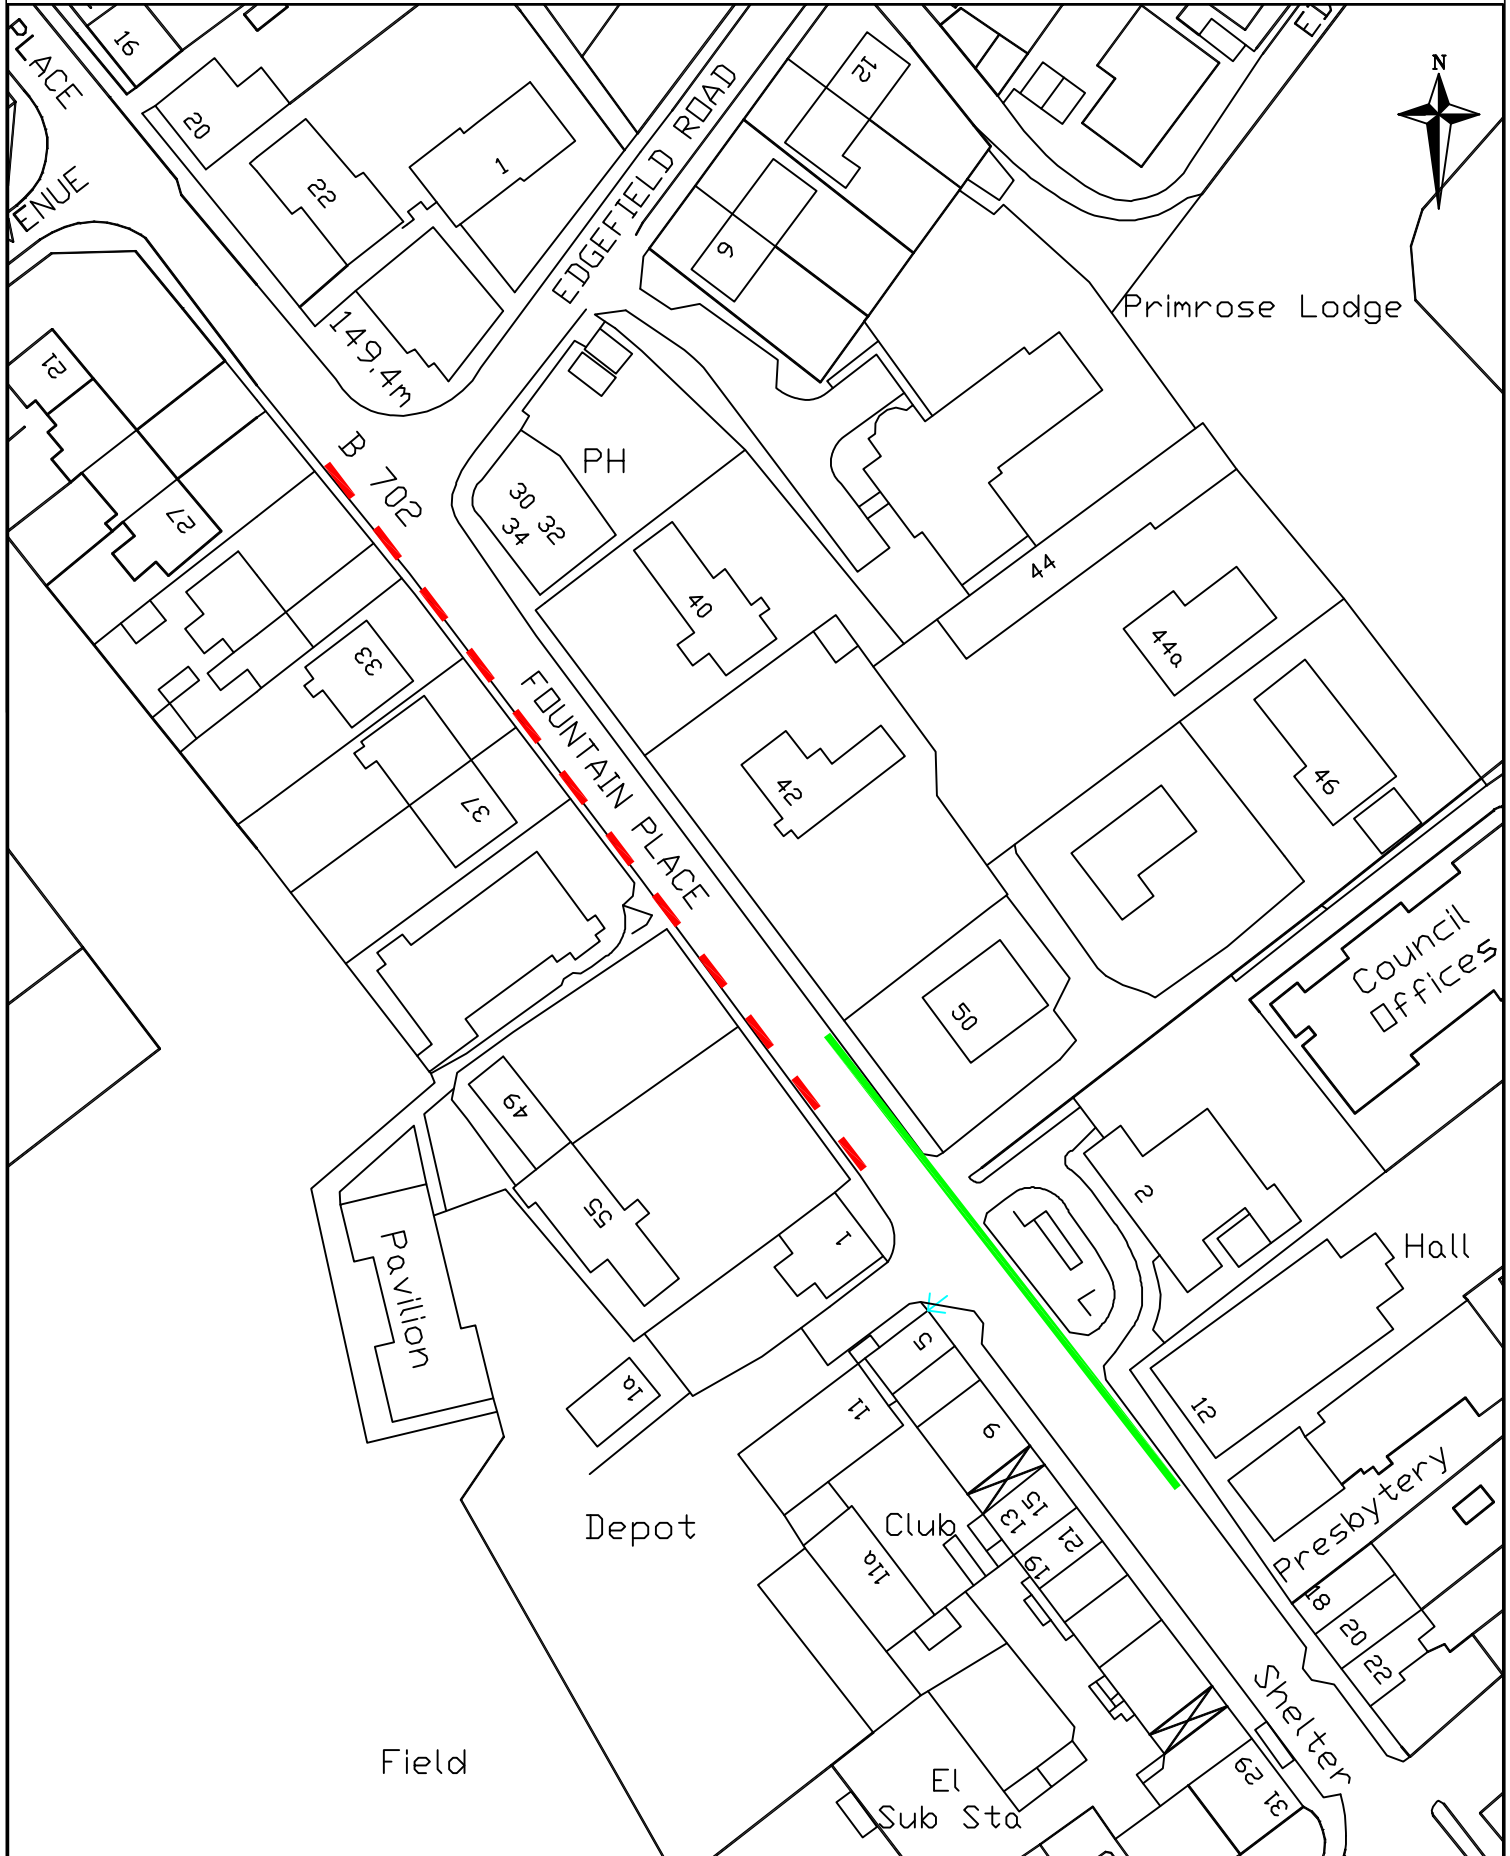

Temporary Winter Emergency Parking Restrictions

Fountain Place, Loanhead

Existing waiting restrictions (No waiting, no loading at any time).
No waiting cones to be placed on street prior to forecast prolonged periods of heavy snow

Temporary waiting restrictions. No waiting cones to be placed
on street prior to forecast prolonged periods of heavy snow.